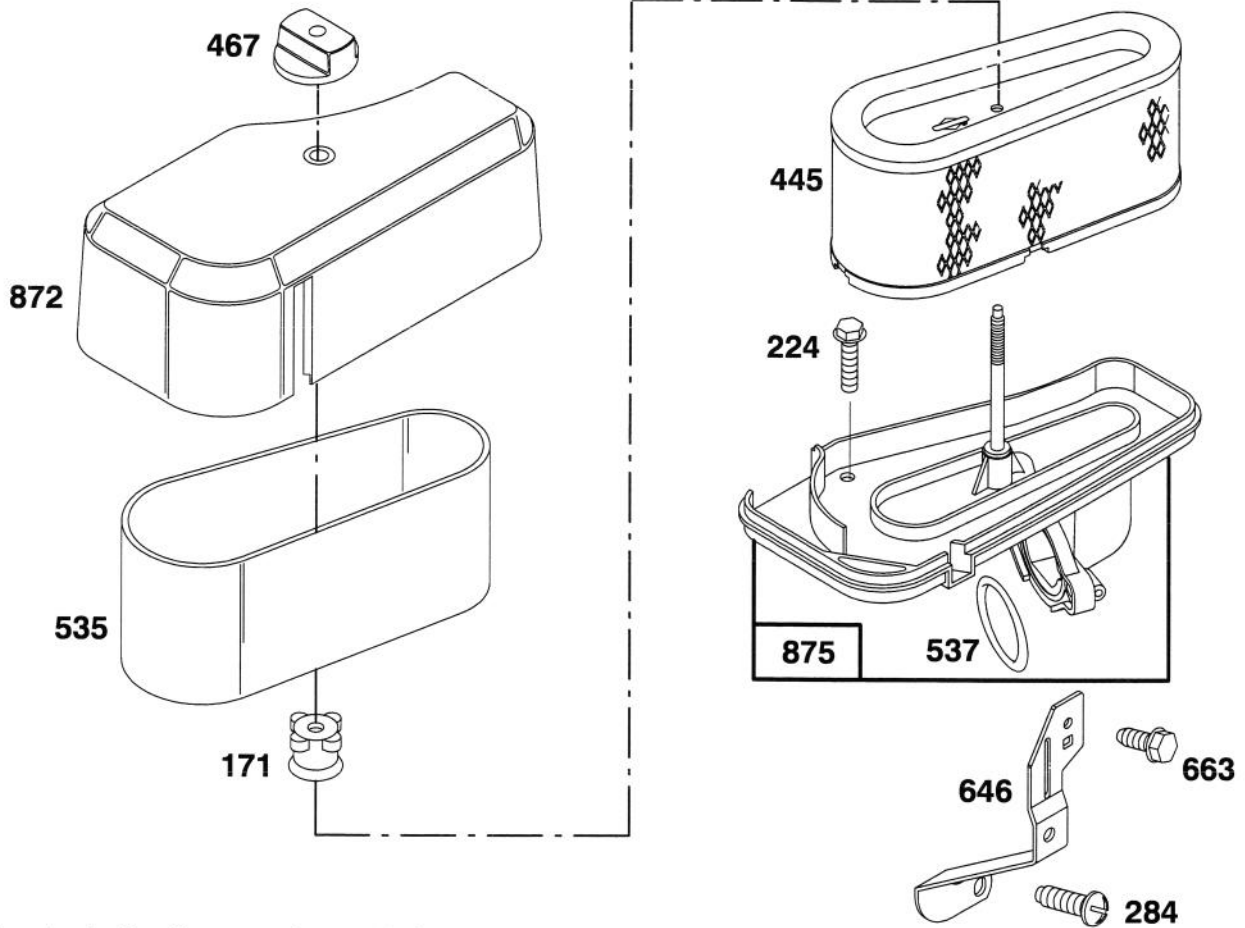

Assemblies include all parts shown in frames.

ENGINE BRIGGS & STRATTON MODEL 283707-0156-01

Ref. No.	Part No.	Description	No. Used
171	281051	Nut-Air Cleaner Mtg.	1
224	94513	Screw-Air Cleaner Sem	1
284	94326	Screw Hex. Head	1
445	493909	Cartridge-Air Cleaner	1
467	493903	Knob-Air Cleaner	1
535	272403	Element-Air Cleaner	1

Ref. No.	Part No.	Description	No. Used
★537	281106	O-Ring-Air Cleaner	1
646	224546	Brace-Air Cleaner	1
663	94620	Screw-Hex. Hd.	1
872	281104	Cover-Air Cleaner	1
875	494237	Body-Air Cleaner	1

★ Included in Gasket Set-Part No. 494241.