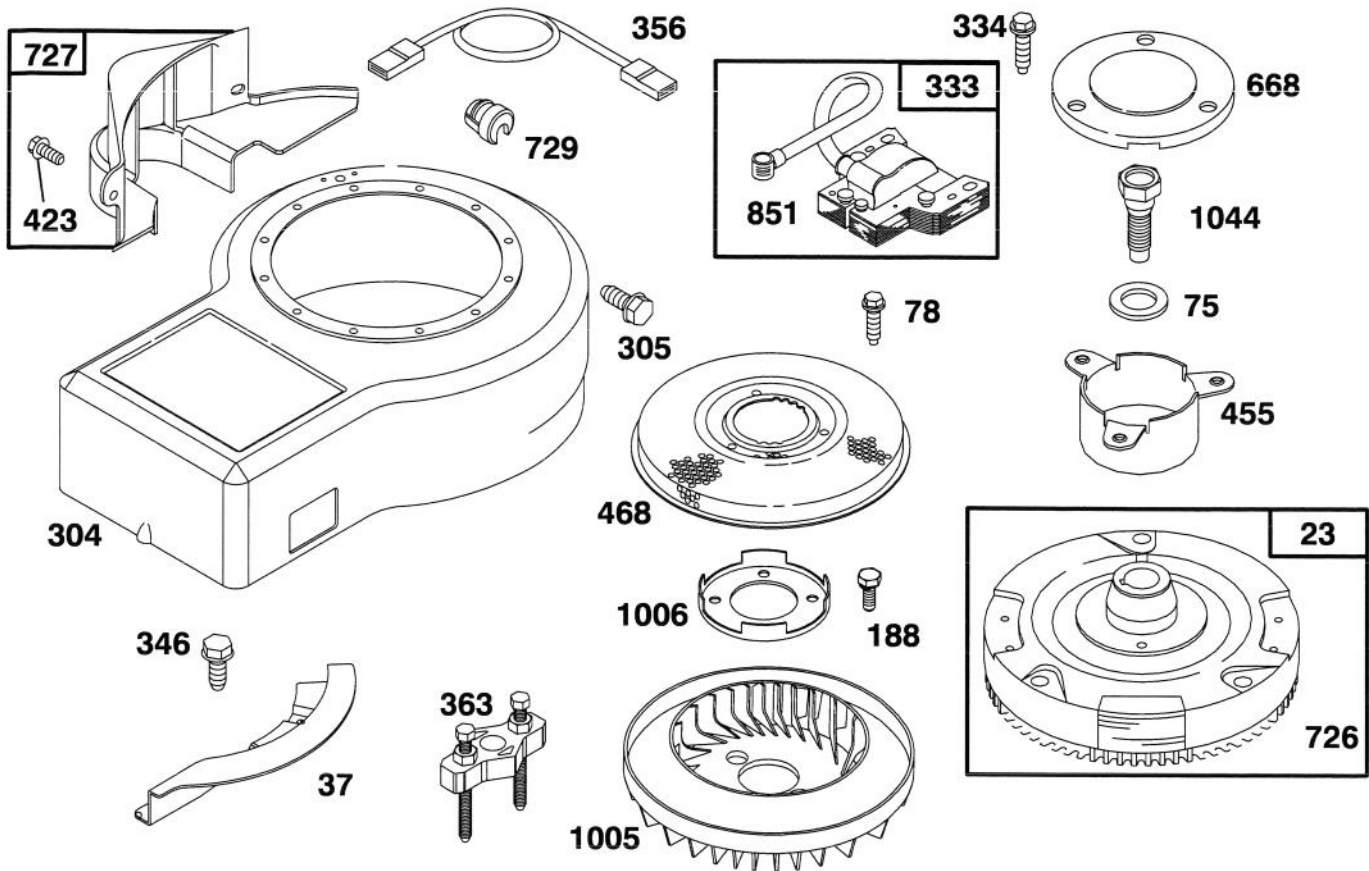

Assemblies include all parts shown in frames.

ENGINE BRIGGS & STRATTON MODEL 282707-0119-01

Ref. No.	Part No.	Description	No. Used
23	492326	Flywheel and Ring Gear Assy. - Magneto	1
37	224502	Guard - Flywheel	1
75	224061	Washer - Spring	1
78	93805	Screw - Sem	1
188	94627	Screw - Sem	1
304	494269	Housing - Blower	1
305	94786	Screw - Blower Housing Mounting	1
333	492341	Armature - Magneto	1
334	93381	Screw - Armature Mtg.	1
346	93705	Screw - Hex. Head	1
356	494328	Wire Assembly	1

Ref. No.	Part No.	Description	No. Used
363	19203	Puller - Flywheel	1
423	94073	Screw - Sem	1
455	222561	Cup - Screen Mounting	1
468	222562	Screen - Flush Rotating	1
668	280848	Spacer	1
726	392134	Gear - Ring (Includes Mtg Hardware)	1
727	490324	Cover - Starter	1
729	281159	Clip - Lead Wire	1
851	221798	Terminal - Ignition Cable	1
1005	280687	Fan - Flywheel	1
1006	224413	Retainer - Fan	1
1044	94673	Screw - Hex. Head	1