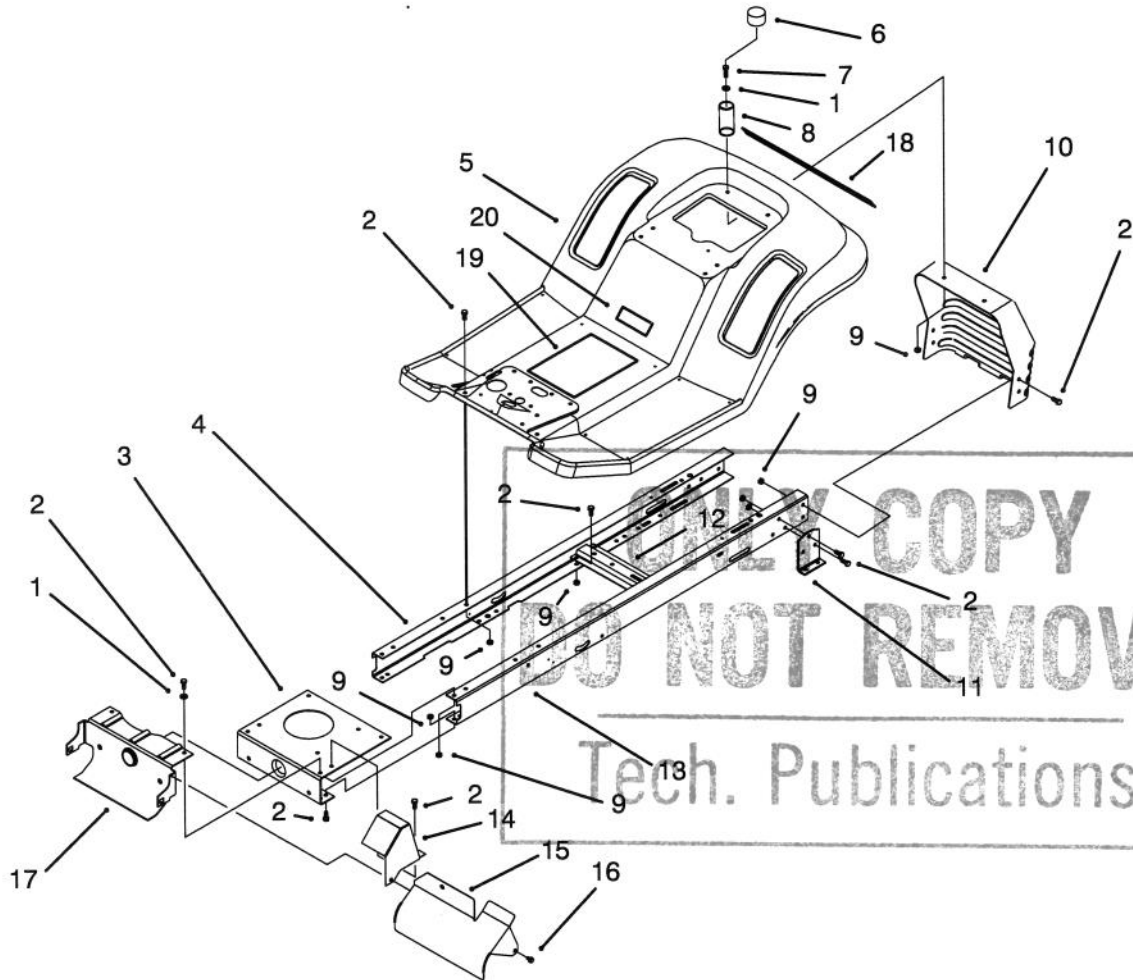

MODEL NO. 71182-4900001 & UP
 MODEL NO. 71200-4900001 & UP

PARTS
 CATALOG

1232XL LAWN TRACTOR

C-1307A

FRAME ASSEMBLY

Ref. No.	Part No.	Description	No. Used
1	3256-23	Washer - Flat	4
2	322-3	Screw - Hex Hd. Cap	22
3	88-4630	Plate - Engine Mount	1
4	88-4650	Rail - R.H. Frame	1
5	88-3840-01	Body - Rear	1
6	701178	Cap - Protector	2
7	322-5	Screw - Hex Hd. Cap	2
8	88-6220	Spring - Compression	2
9	3296-29	Nut - Lock	24
10	88-3940	Panel - Rear Hitch	1
11	88-5260	Bracket - Transaxle Mtg.	2