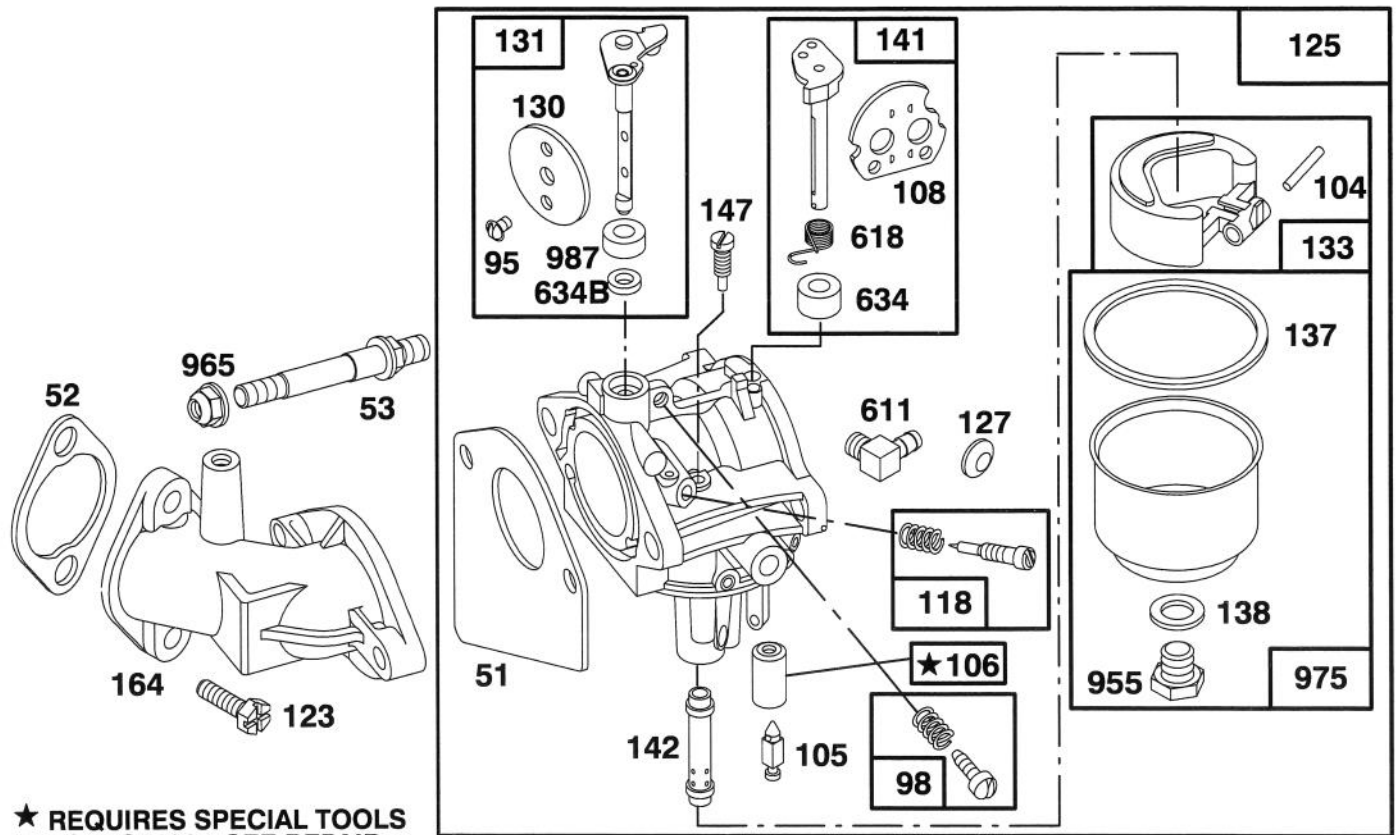

★ REQUIRES SPECIAL TOOLS TO INSTALL. SEE REPAIR INSTRUCTION MANUAL.

Assemblies include all parts shown in frames.

ENGINE BRIGGS & STRATTON MODEL 282707-0119-01

Ref. No.	Part No.	Description	No. Used
51	272465	Gasket-Carburetor (Carb. to Elbow)	1
★52	272554	Gasket-Carburetor (Elbow to Cylinder)	1
53	94637	Stud-Carb. Mtg.	1
●95	94098	Screw-Throttle	1
98	495800	Screw-Idle Speed	1
●104	231789	Pin-Float Hinge	1
●105	231855	Valve Assy.-Inlet Needle	1
●106	231854	Inlet Valve Seat	1
108	224540	Valve-Choke	1
118	494383	Valve-Needle	1
121	495799	Carburetor Overhaul Kit	1
123	94616	Screw-Elbow Mtg.	1
125	495706	Carburetor Assembly	1
●127		Plug-Welch (Sold in Kit Only).	1
130	224539	Valve-Throttle	1

Ref. No.	Part No.	Description	No. Used
131	494379	Shaft and Lever-Throttle	1
133	494381	Float-Carburetor	1
●◆137	281165	Gasket-Float Bowl	1
●◆138	281164	Washer-Float Bowl Screw	1
141	495931	Shaft and Lever-Choke	1
●142	494537	Nozzle-Carburetor	1
●147	231794	Pilot-Jet	1
164	213819	Carburetor-Elbow	1
611	494451	Fuel Inlet Tube	1
618	262803	Spring-Choke Return	1
●634	281168	Seal-Choke Shaft	1
●634B	398970	Washer-Throttle Shaft	1
955	94642	Screw-Fuel Bowl	1
965	94010	Locknut-Air Cleaner Mtg.	1
975	494378	Bowl Assy.-Carburetor	1
977	494385	Carburetor Gasket Kit	1
●987	281166	Seal-Throttle Shaft	1

◆ Included in Carburetor Gasket Set-Part No.494385.

● Included in Carburetor Overhaul Kit-Part No. 495799.

★ Included in Gasket Set-Part No. 494241.