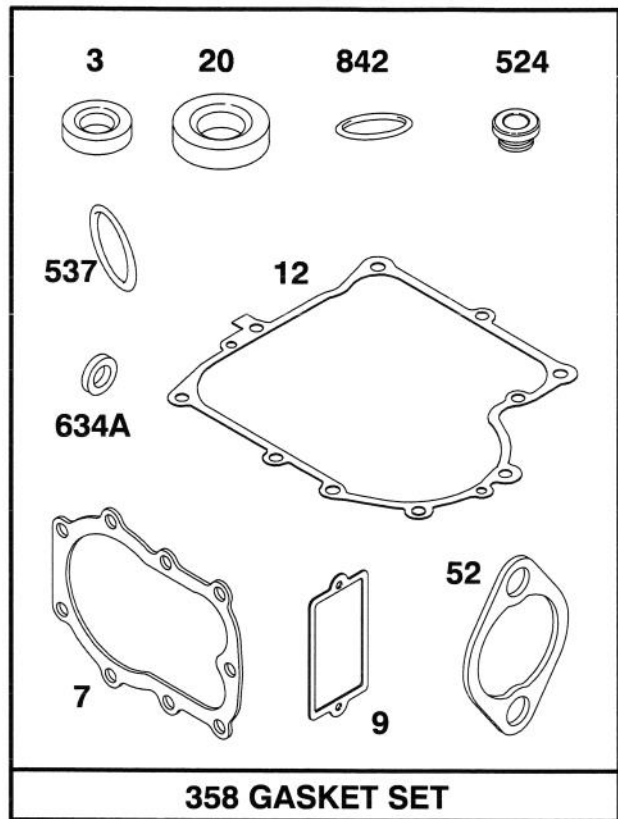

Assemblies include all parts shown in frames.

ENGINE BRIGGS & STRATTON MODEL 282707-0119-01

Ref. No.	Part No.	Description	No. Used
★3	391086	Seal—Oil	1
★7	271866	Gasket—Cylinder Head	1
★9	27803	Gasket—Valve Cover	1
★12	271916	Gasket—Crankcase Cover (1/64" Thick)	1
★	271997	Gasket—Crankcase Cover (.005" Thick)	1
★	271996	Gasket—Crankcase Cover (.009" Thick)	1
★20	291675	Seal—Oil	1
◆★51	272465	Gasket—Carburetor (Carb. to Elbow)	1
★52	272554	Gasket—Carburetor (Elbow to Cylinder)	1
●95	94098	Screw—Throttle	1
●104	231789	Pin—Float Hinge	1
●105	231855	Valve Assy.—Inlet Needle	1
●106	231854	Inlet Valve Seat	1

Ref. No.	Part No.	Description	No. Used
121	495799	Carburetor Kit	1
●127		Plug—Welch (Sold in Kit Only)	1
◆●137	281165	Gasket—Float Bowl	1
◆●138	281164	Washer—Float Bowl Screw	1
●142	494537	Nozzle—Carburetor	1
●147	231794	Pilot—Jet	1
358	494241	Gasket Set	1
★524	68838	Seal—Filler Tube	1
★537	281106	O-Ring—Air Cleaner	1
●634	281168	Seal—Choke Shaft	1
★634A	491323	Seal—Governor	1
●634B	394970	Washer—Throttle Shaft	1
★842	270920	Seal—Oil Filler Cap	1
977	494358	Carburetor Gasket Set	1
●987	281166	Seal—Throttle Shaft	1

★ Included in Gasket Set—Part No. 494241.

● Included in Carburetor Kit—Part No. 495799.

◆ Included in Carburetor Gasket Set—Part No. 494385.