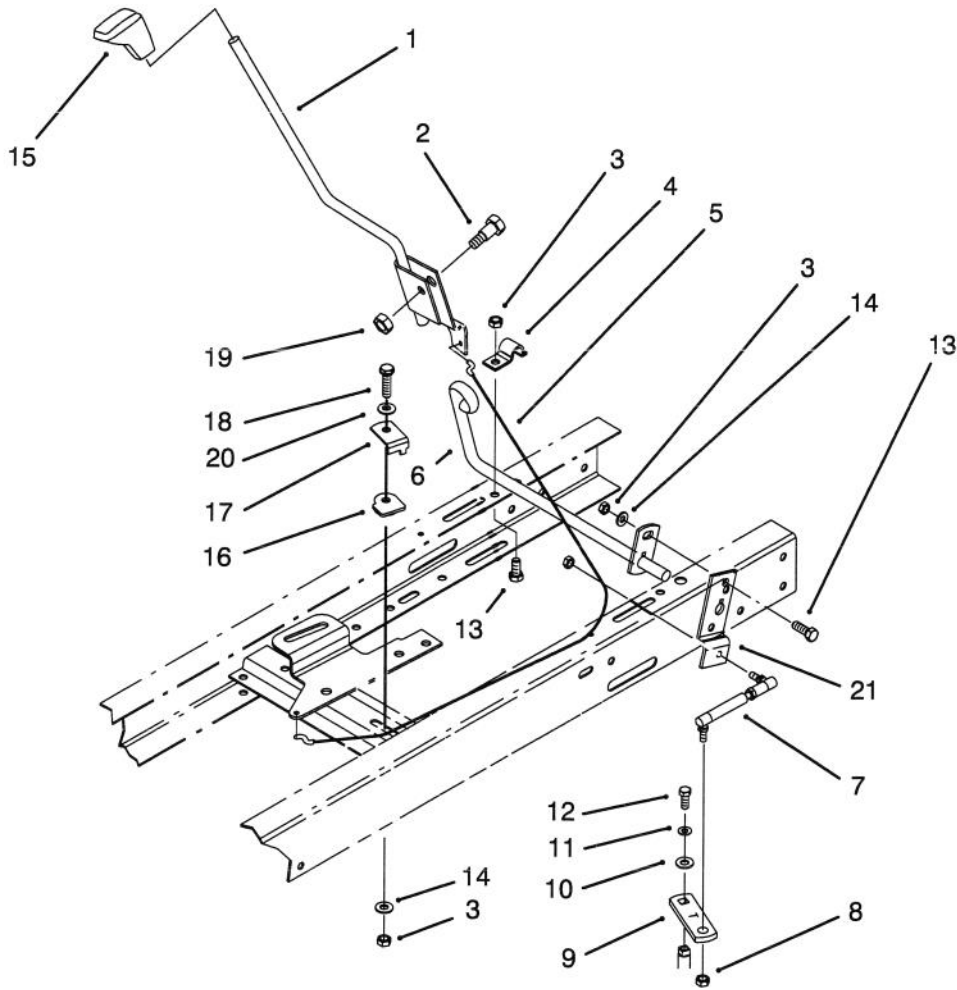

C-1317

SHIFT ASSEMBLY

Ref. No.	Part No.	Description	No. Used
1	88-5300	Lever - Shift	1
2	5-4015	Bolt - Shoulder	1
3	3296-29	Nut - Lock	4
4	88-4810	Clamp - Shift Pivot	2
5	55-9321	Cable - Shotgo	1
6	92-5796	Pivot - Shift	1
7	88-5530	Rod - Shift Tie	1
8	3296-3	Nut - Lock	2
9	88-5340	Lever - Trans. Shift	1
10	7-5461	Washer - Hardened	1
11	3253-3	Washer - Lock	1

Ref. No.	Part No.	Description	No. Used
12	329-23	Screw - Hex Hd. Cap	1
13	322-3	Screw - Hex Hd. Cap	3
14	3256-23	Washer - Flat	2
15	62-1292	Knob - Shift	1
16	84-5610	Guide - Cable	1
17	88-5930	Keeper - Cable	1
18	3230-3	Bolt - Carriage	1
19	3296-39	Nut - Lock	1
20	3256-25	Washer - Flat	1
21	92-5794	Lever - Shift Pivot	1