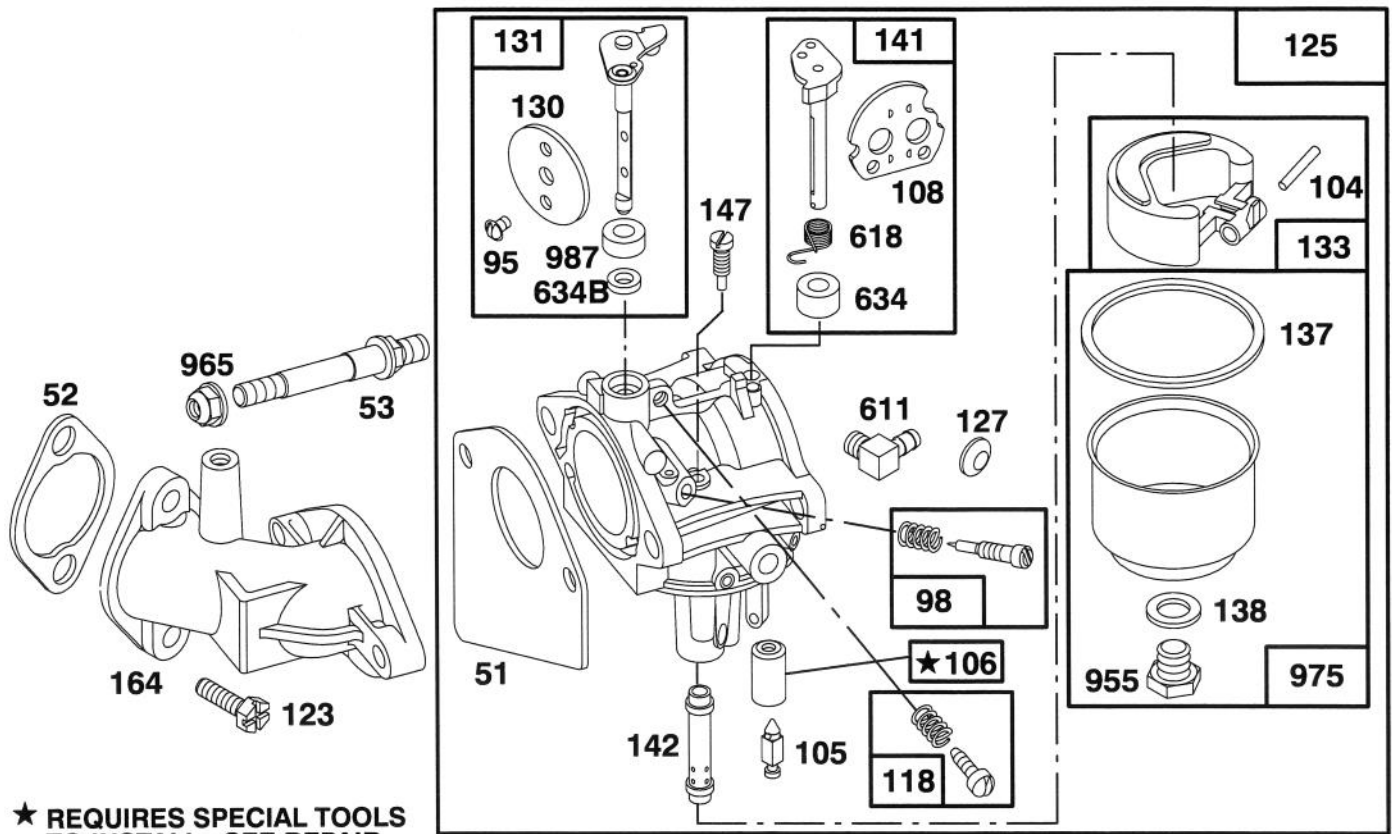

★ REQUIRES SPECIAL TOOLS TO INSTALL. SEE REPAIR INSTRUCTION MANUAL.

Assemblies include all parts shown in frames.

ENGINE BRIGGS & STRATTON MODEL 283707-0156-01

Ref. No.	Part No.	Description	No. Used
◆5	1272465	Gasket-Carburetor (Carb. to Elbow)	1
★52	272554	Gasket-Carburetor (Elbow to Cylinder)	1
53	94637	Stud-Carb. Mtg.	1
●95	94098	Screw-Throttle	1
98	495800	Screw-Idle Speed	1
●104	231789	Pin-Float Hinge	1
●105	231855	Valve Assy.-Inlet Needle	1
●106	231854	Inlet Valve Seat	1
108	224540	Valve-Choke	1
118	494383	Valve-Needle	1
121	495799	Carburetor Overhaul Kit	1
123	94616	Screw-Elbow Mtg.	1
125	495706	Carburetor Assembly	1
●127		Plug-Welch (Sold in Kit Only).	1
130	224539	Valve-Throttle	1

Ref. No.	Part No.	Description	No. Used
131	494379	Shaft and Lever-Throttle	1
133	494381	Float-Carburetor	1
◆◆137	281165	Gasket-Float Bowl	1
◆◆138	281164	Washer-Float Bowl Screw	1
141	494380	Shaft and Lever-Choke	1
●142	494537	Nozzle-Carburetor	1
●147	231794	Pilot-Jet	1
164	213819	Carburetor-Elbow	1
611	494451	Fuel Inlet Tube	1
618	262803	Spring-Choke Return	1
●634	281168	Seal-Choke Shaft	1
●634B	281167	Washer-Throttle Shaft	1
955	94642	Screw-Fuel Bowl	1
965	94108	Locknut-Air Cleaner Mtg.	1
975	494378	Bowl Assy.-Carburetor	1
977	494385	Carburetor Gasket Kit	1
●987	281166	Seal-Throttle Shaft	1

◆ Included in Carburetor Gasket Set-Part No.494385.

★ Included in Gasket Set-Part No. 494241.

● Included in Carburetor Overhaul Kit-Part No. 495799.