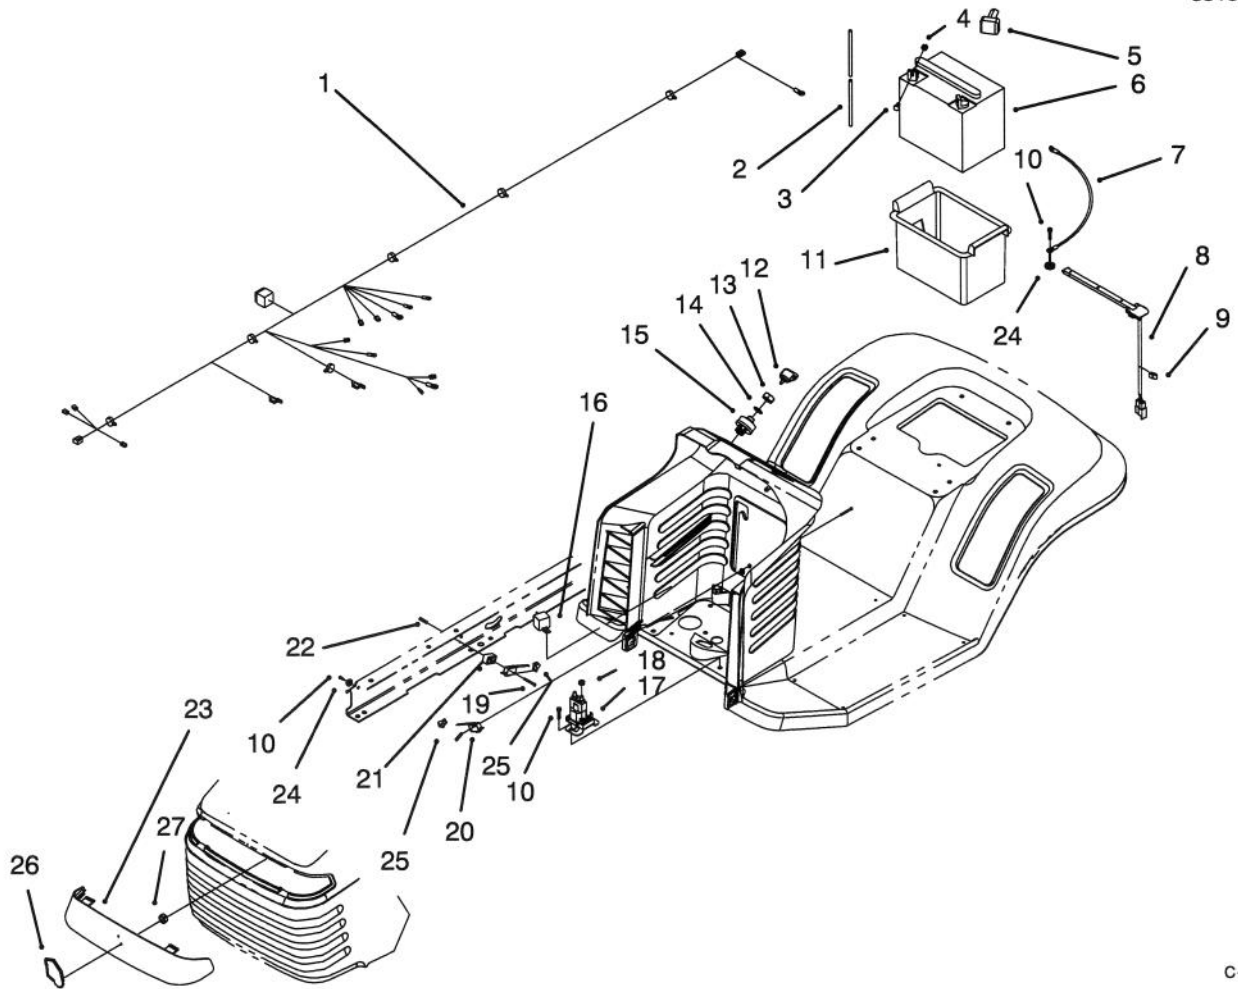

C-1306

ELECTRICAL ASSEMBLY

Ref. No.	Part No.	Description	No. Used
1	88-4310	Harness - Wire	1
2	56-2540	Vent - Tube	1
3	321-4	Screw - Hex Hd. Cap	2
4	32103-22	Nut - Wing	2
5	28-8080	Boot - Battery Terminal	1
6	80-2600	Battery - 7 Plate	1
7	44-8110	Cable - Battery Negative	1
8	38-1420	Switch - Seat	1
9	702366	Clip - Wire Retainer	1
10	32144-4	Screw - Hex Hd. Thr'd Form.	4
11	88-4040	Box - Battery	1
12	63-8360	Key - Ignition	1
13	218-461	Nut - Hex	1

Ref. No.	Part No.	Description	No. Used
14	3254-5	Washer - Lock	1
15	88-9830	Switch - Ignition	1
16	116397	Relay	1
17	47-1910	Solenoid	1
18	32149-2	Nut - Keps	2
19	910478	Screw - Phillips Hd.	4
20	88-9931	Switch - Micro	2
21	88-4880	Spacer - Microswitch	1
22	3290-354	Speednut	2
23	88-3960	Lens - Headlights	1
24	3255-7	Washer - Ext. Tooth Lock	2
25	88-4480	Seal - Plunger	2
26	80-2240	Plate - Grille Panel	1
27	3290-299	Nut - Tinnerman	1