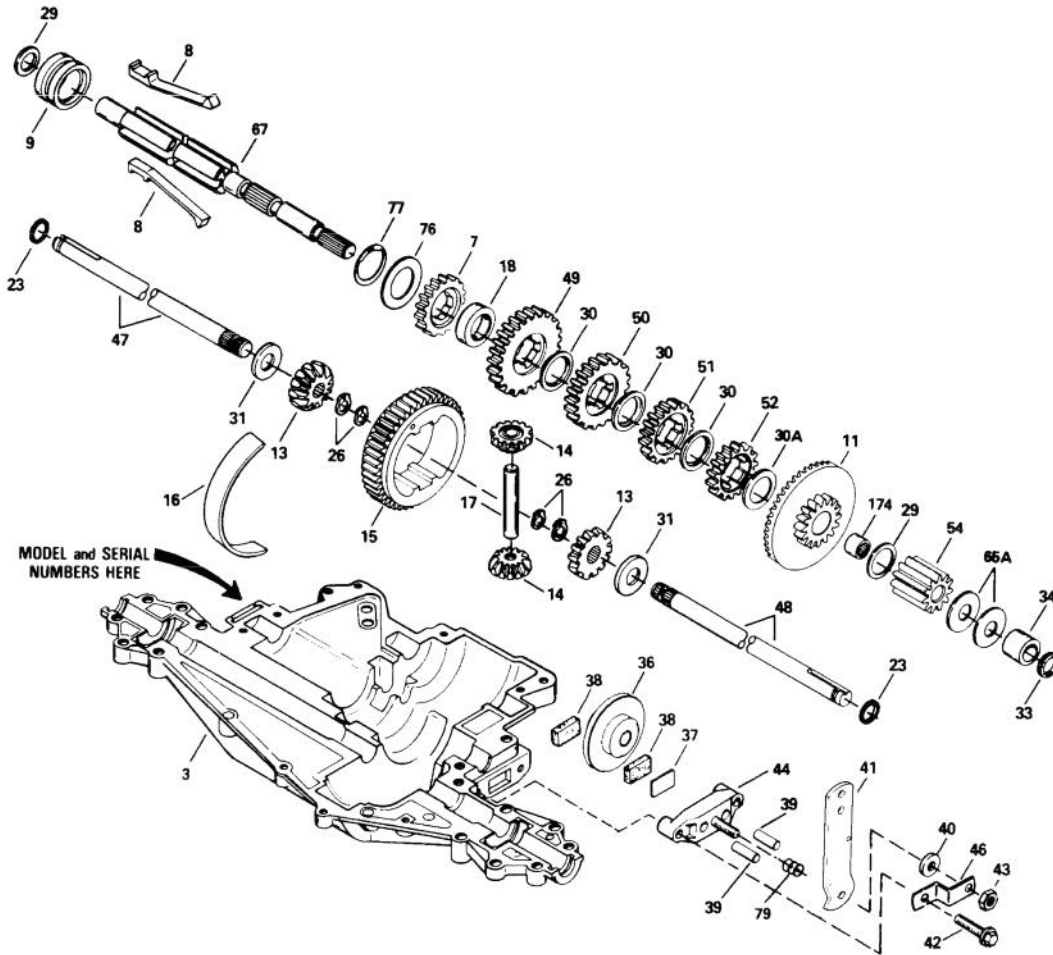

PEERLESS TRANSAXLE MODEL NO. 915-020 (Cont.)

Ref. No.	Part No.	Description	No. Used
3	770110	Transaxle Case	1
7	778122A	Spur Gear (22 Teeth)	1
8	792133	Shift Key	4
9	784352	Shift Coliar	1
11	778261	Bevel Gear & Bearing (44/16 Teeth) (Incl. Ref. #174)	1
13	778221	Bevel Gear (16 Teeth)	2
14	778068	Differential Pinion	2
15	778260	Ring Gear	1
16	786150	Bearing Strip	1
17	78139	Drive Pin	1
18	786147	Neutral Spacer	1
23	788061	Seal Ring	2
26	792125	Retaining Ring (pkg. of 2)	4
29	780072	Washer	2
30	780108	Washer	3
30A	789145	Washer	1
31	780001	Washer	2
33	788076	O-Ring	1
34	780159	Bushing	1
36	790071	Brake Disk	1
37	790007	Brake Pad Plate	1

Ref. No.	Part No.	Description	No. Used
38	790006	Brake Pad	2
39	786026	Dowel Pin	2
40	792076A	Washer	1
41	790045	Brake Lever	1
42	792073	Screw	2
43	792075	Locknut	1
44	790025	Brake Pad Holder	1
46	786086	Brake Lever Bracket	1
47	774869	Axle (16-13/16" lg.)	1
48	774688	Axle (11-5/8" lg.) (Incl. Ref. #26)	1
49	778125	Spur Gear (35 Teeth)	1
50	778250	Spur Gear (17 Teeth)	1
51	778313	Spur Gear (19 Teeth)	1
52	778121A	Spur Gear (20 Teeth)	1
54	778263	Spur Gear (11 Teeth)	1
65A	780160	Washer	2
67	776352	Shifter & Brake Shaft	1
76	780090	Washer	1
77	788078A	Inverted Retaining Ring (pkg. of 2)	1
79	792144	Spring	1
174	780085	Needle Bearing	1