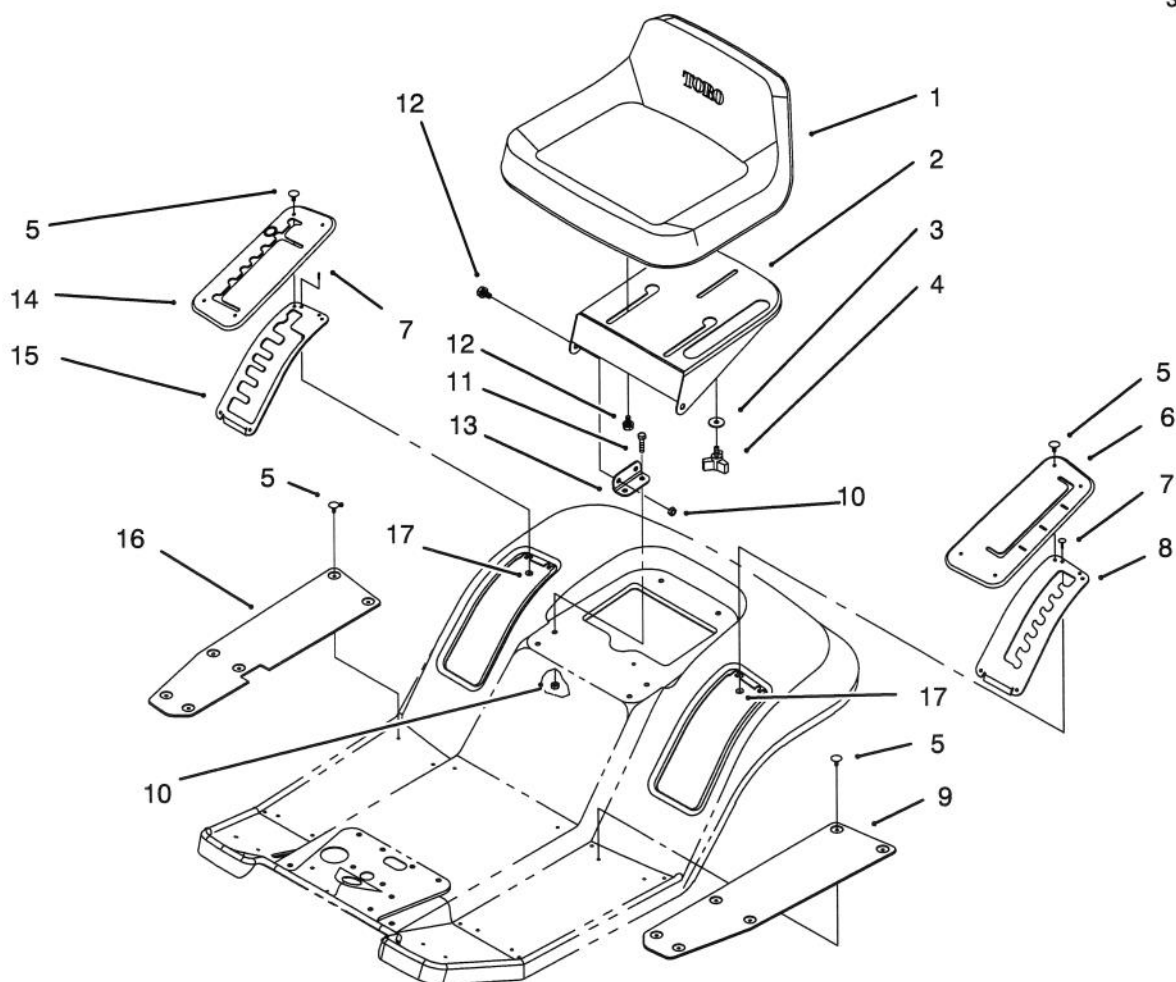

C-1830

SEAT ASSEMBLY

Ref. No.	Part No.	Description	No. Used	Ref. No.	Part No.	Description	No. Used
1	88-4330	Seat (Model No. 71182 Only)	1	8	88-5030	Gate - H.O.C.	1
*	88-3950	Seat (Model No. 71200 Only)	1	9	88-5240	Mat - L.H. Foot	1
2	88-4910	Support - Seat	1	10	3296-29	Nut - Lock	6
3	5-4460	Washer - Fender	1	11	322-3	Screw - Hex Hd. Cap	4
4	700806	Knob - Studded	1	12	37-8770	Bolt - Shoulder	4
5	3290-479	Fastener - Panel	20	13	88-4820	Bracket - Seat Hinge	2
6	88-5170	Cover - H.O.C.	1	14	88-5160	Cover - Shift Gate	1
7	3269-5	Rivet - Pop	4	15	88-5020	Gate - Shift	1
				16	88-5220	Mat - R.H. Foot	1
				17	3269-6	Washer - Backup	4

*Not Illustrated