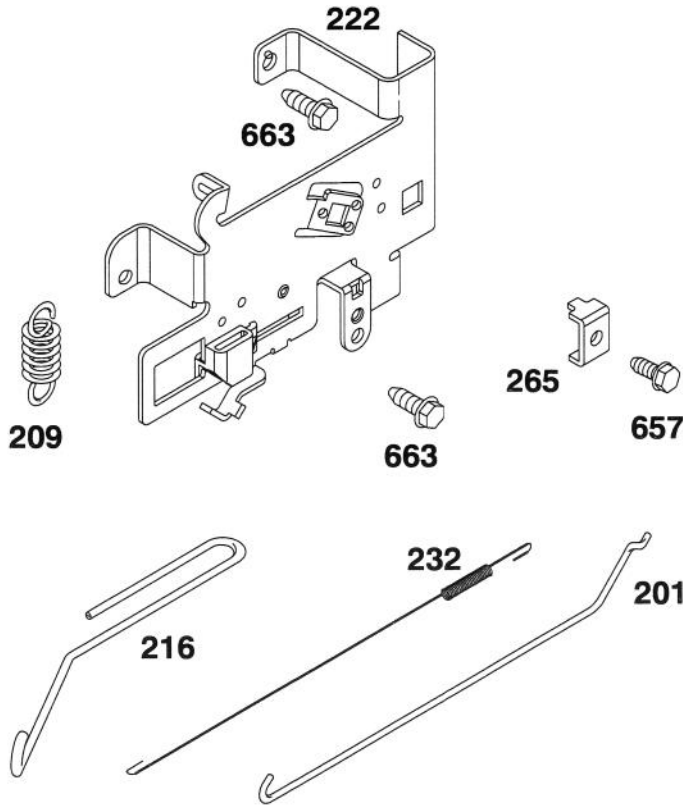

Assemblies include all parts shown in frames.

ENGINE BRIGGS & STRATTON MODEL 282707-0119-01

Ref. No.	Part No.	Description	No. Used
187	393815	Line-Fuel (11" Long, Cut to Suit)	1
201	262767	Link-Governor	1
209	260871	Spring-Governor	1
216	262766	Link-Choke	1
222	495611	Plate-Governor Control	1
232	262785	Spring-Governor Link	1
240	394358	Filter-Fuel	1
265	221535	Clamp-Casing	1

Ref. No.	Part No.	Description	No. Used
474	393474	Stator-Alternator (Dual Circuit)	1
482	93621	Screw-Sem	1
601	93053	Clamp-Fuel Pipe	1
657	93496	Screw-Sem	1
663	94620	Screw-Hex. Hd.	1
877	393456	Diode and Connector Assy. (Dual Circuit)	1