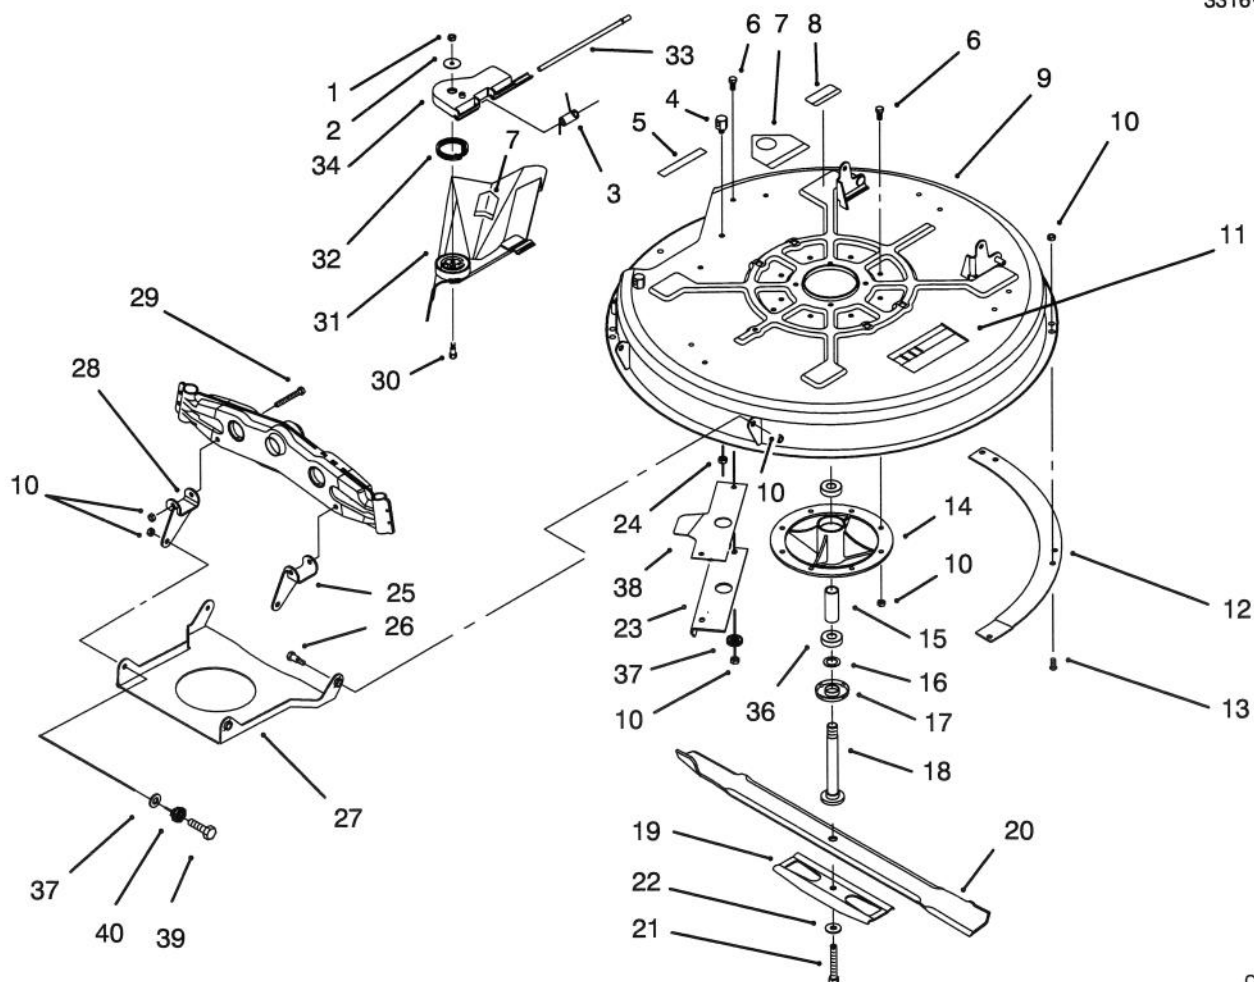

C-1829

DECK & SPINDLE ASSEMBLY (32" CUTTING UNIT)

Ref. No.	Part No.	Description	No. Used	Ref. No.	Part No.	Description	No. Used
1	3296-42	Nut - Lock	1	19	80-4570	Stiffener - Blade	1
2	3256-58	Washer - Fender	1	20	33-4750	Blade - 32"	1
3	92-2493	Spring - Torsion	1	21	26-0671	Bolt - Blade	1
4	28-7350	Post - Rear Pivot	1	22	3290-465	Washer - Belleville	1
5	68-3650	Decal - Deflector Danger	1	23	44-5720	Baffle - Deck	1
6	322-3	Screw - Hex Hd. Cap	10	24	3296-59	Nut - Lock	1
7	54-9220	Decal - Danger	2	25	88-5650	Bracket - L.H.	1
8	55-4300	Decal - Caution	2	26	28-0540	Bolt - Shoulder	2
9	88-5790-01	Cutter Deck - 32"	1	27	88-4940	Pan - Front Suspension	1
10	3296-29	Nut - Lock (Model No. 71182)	16	28	88-5640	Bracket - R.H.	1
		(Model No. 71200)	24	29	322-12	Screw - Hex Hd. Cap	2
11	66-1340	Decal - Danger	1	30	92-8916	Bolt - Shoulder	1
12	88-9780	Ring - Wet Grass (Model No. 71200 Only)	4	31	88-4560	Deflector - Double Pivot	1
13	32122-14	Screw - Truss Hd. (Model No. 71200 Only)	8	32	88-6160	Spring - Torsion	1
14	56-7030	Housing - Spindle	1	33	88-6150	Rod - Deflector Hinge	1
15	83-7020	Spacer - Bearing	1	34	88-4540	Hinge - Deflector Danger	1
16	80-4390	Spacer - Hardened	1	36	251-297	Bearing - Spindle	2
17	80-4370	Shield - Bearing	1	37	3256-23	Washer - Flat	4
18	80-4350	Shaft - Spindle	1	38	92-2494	Ramp - Deflector	1
				39	322-6	Screw - Hex Hd. Cap	2
				40	106661	Cam	2