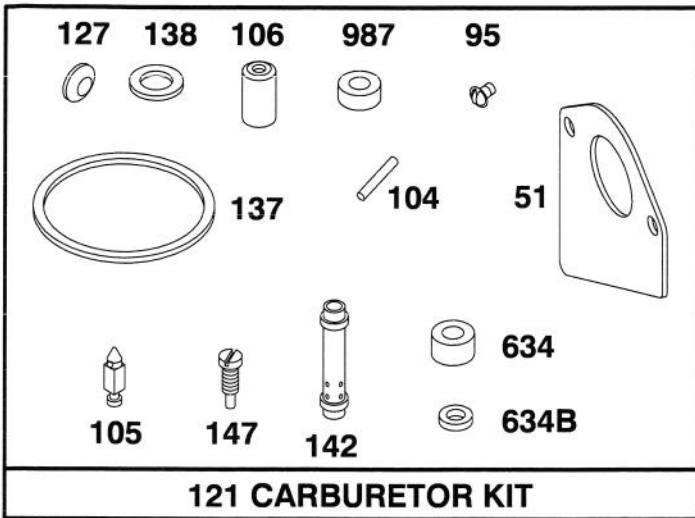

Assemblies include all parts shown in frames.

ENGINE BRIGGS & STRATTON MODEL 282707-0119-01

Ref. No.	Part No.	Description	No. Used
★3	391086	Seal—Oil	1
★7	271866	Gasket—Cylinder Head	1
★9	27803	Gasket—Valve Cover	1
★12	271916	Gasket—Crankcase Cover (1/64" Thick)	1
★	271997	Gasket—Crankcase Cover (.005" Thick)	1
★	271996	Gasket—Crankcase Cover (.009" Thick)	1
★20	291675	Seal—Oil	1
◆★51	272465	Gasket—Carburetor (Carb. to Elbow)	1
★52	272554	Gasket—Carburetor (Elbow to Cylinder)	1
●95	94098	Screw—Throttle	1
●104	231789	Pin—Float Hinge	1
●105	231855	Valve Assy.—Inlet Needle	1
●106	231854	Inlet Valve Seat	1

Ref. No.	Part No.	Description	No. Used
121	495799	Carburetor Kit	1
●127		Plug—Welch (Sold in Kit Only)	1
◆●137	281165	Gasket—Float Bowl	1
◆●138	281164	Washer—Float Bowl Screw	1
●142	494537	Nozzle—Carburetor	1
●147	231794	Pilot—Jet	1
358	494241	Gasket Set	1
★524	68838	Seal—Filler Tube	1
★537	281106	O-Ring—Air Cleaner	1
●634	281168	Seal—Choke Shaft	1
★634A	491323	Seal—Governor	1
●634B	394970	Washer—Throttle Shaft	1
★842	270920	Seal—Oil Filler Cap	1
977	494358	Carburetor Gasket Set	1
●987	281166	Seal—Throttle Shaft	1

★ Included in Gasket Set—Part No. 494241.

● Included in Carburetor Kit—Part No. 495799.

◆ Included in Carburetor Gasket Set—Part No. 494385.