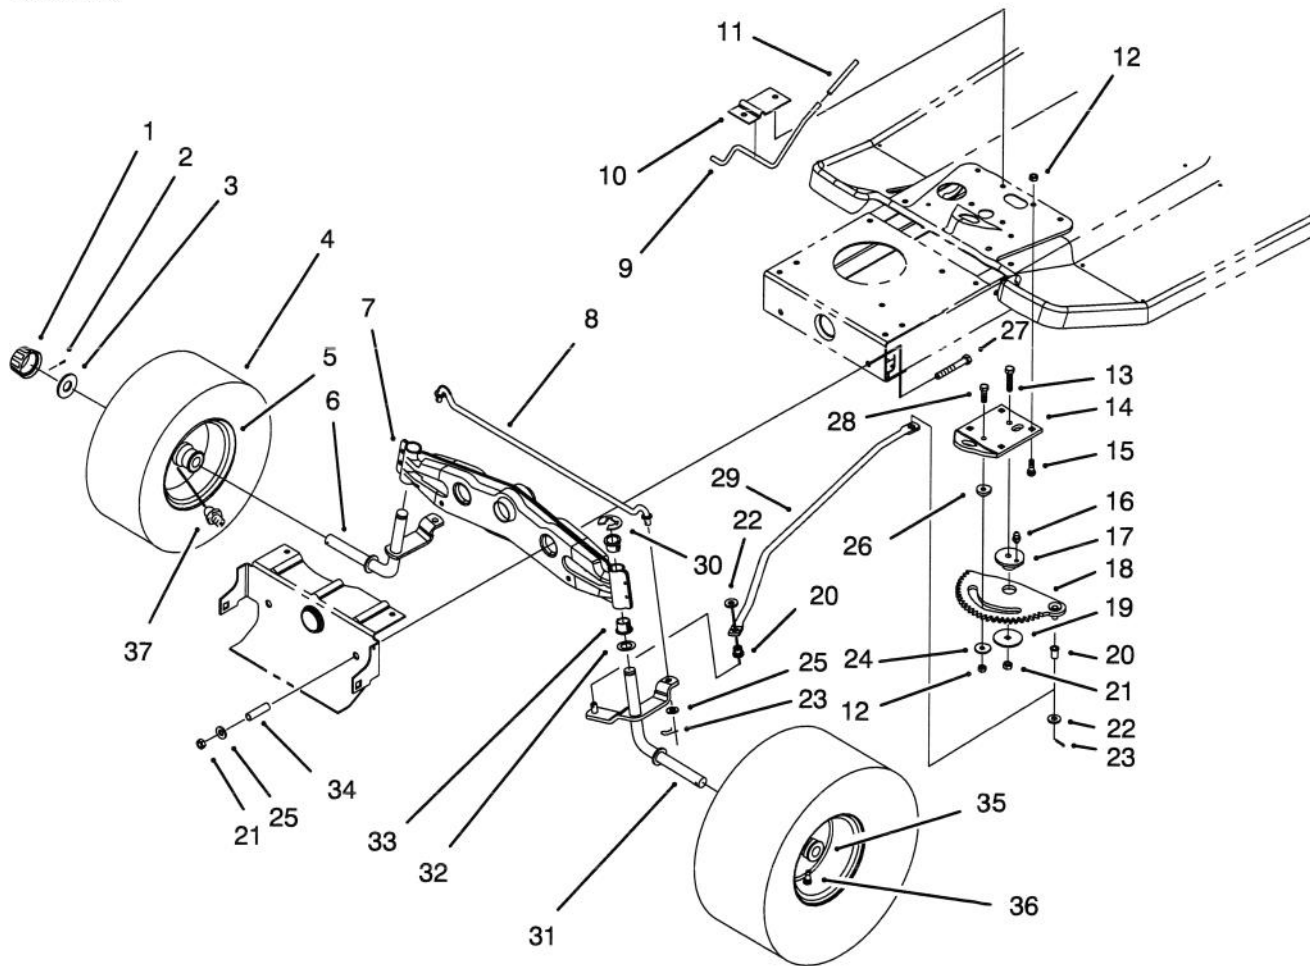

C-1302

FRONT AXLE ASSEMBLY

Ref. No.	Part No.	Description	No. Used
1	61-9780	Cap - Hub	2
2	3272-12	Pin - Cotter	2
3	28-2480	Washer	2
4	88-4060	Tire - 13"	2
5	88-4360	Rim - Front Wheel	2
6	92-7889	Spindle - R.H.	1
7	88-4460	Axle - Front	1
8	88-5380	Rod - Steering Tie	1
9	88-5510	Rod - Parking Brake	1
10	88-5520	Bracket - Parking Brake	1
11	88-0890	Grip - Brake Rod	1
12	3296-29	Nut - Lock	5
13	3231-4	Screw - Carriage	1
14	88-5130	Bracket - Steering Rack	1
15	3230-1	Bolt - Carriage	4
16	302-26	Fitting - Grease	1
17	88-4670	Bushing - Eccentric	1
18	88-5200	Rack - Steering	1
19	111419	Washer - Fender	1
20	52-2891	Bushing - Steering Link	2
21	3296-39	Nut - Lock	3

Ref. No.	Part No.	Description	No. Used
22	3256-25	Washer - Flat	2
23	3272-10	Pin - Cotter	4
24	5-4460	Washer - Fender	1
25	3256-24	Washer - Flat	4
26	88-5010	Spacer - Steering Rack	1
27	323-13	Screw - Hex Hd. Cap	2
28	3230-3	Screw - Carriage	1
29	88-4830	Link - Drag	1
30	32151-48	E-Ring	2
31	92-7890	Spindle - L.H.	1
32	3-6498	Washer - Thrust	2
33	88-5800	Bushing - Steering Spindle	4
34	88-5470	Spacer - Front Axle	2
35	88-4400	Bearing - Wheel	4
36	232-27	Valve Stem w/Cap	2
37	302-5	Fitting - Grease	2
*	232-40	Tube - Inner (Optional)	2
*	88-4270	Wheel & Tire Assembly (Incl. Ref. #4 & 5)	2

*Not Illustrated