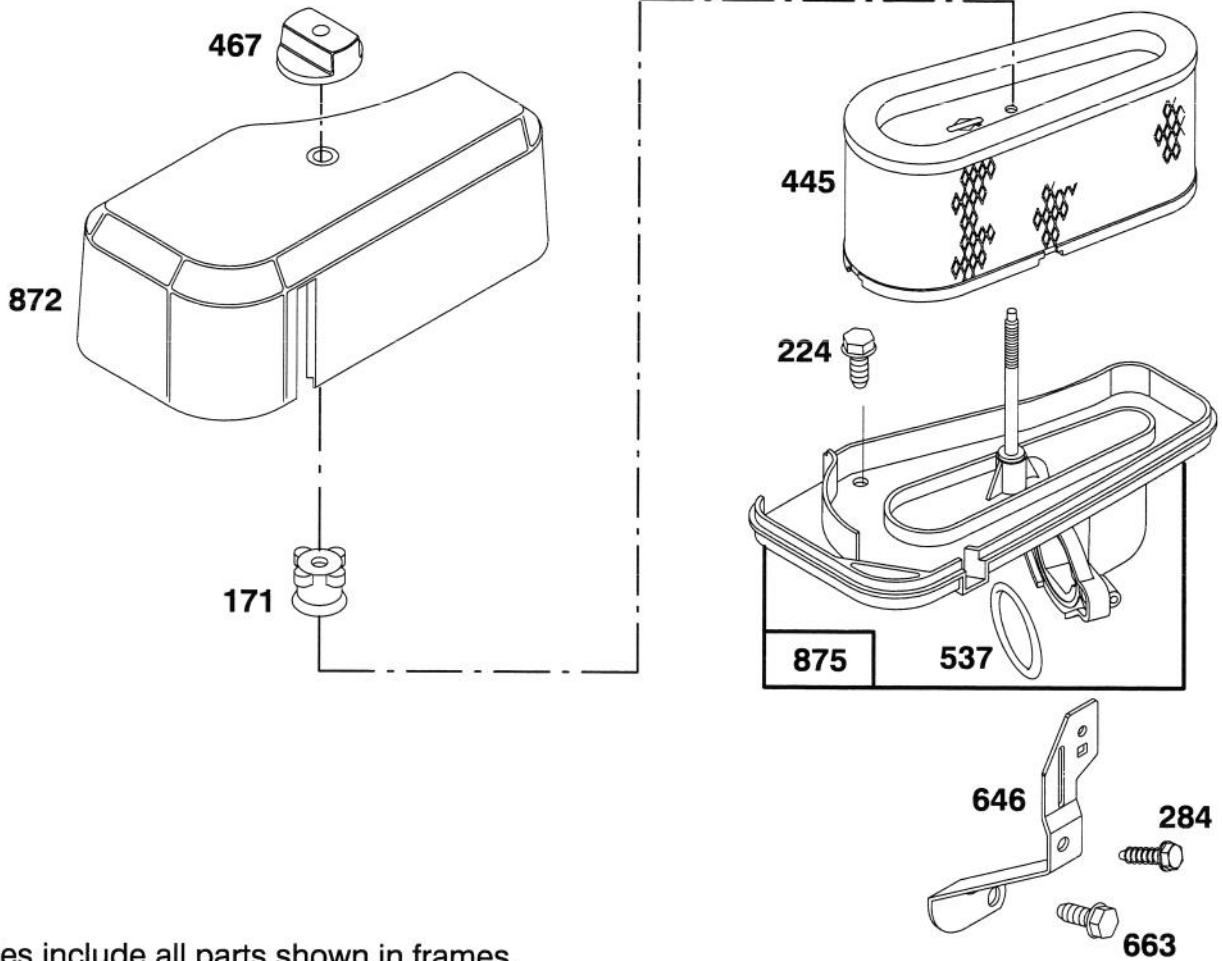

Assemblies include all parts shown in frames.

ENGINE BRIGGS & STRATTON MODEL 282707-0119-01

Ref. No.	Part No.	Description	No. Used
171	281051	Nut-Air Cleaner Mtg.	1
224	94729	Screw-Air Cleaner Sem	1
284	94704	Screw Hex. Head	1
445	493909	Cartridge-Air Cleaner	1
467	493903	Knob-Air Cleaner	1

Ref. No.	Part No.	Description	No. Used
★537	281106	O-Ring-Air Cleaner	1
646	224546	Brace-Air Cleaner	1
663	94620	Screw-Hex. Hd.	1
872	281104	Cover-Air Cleaner	1
875	494237	Body-Air Cleaner	1

★ Included in Gasket Set-Part No. 494241.