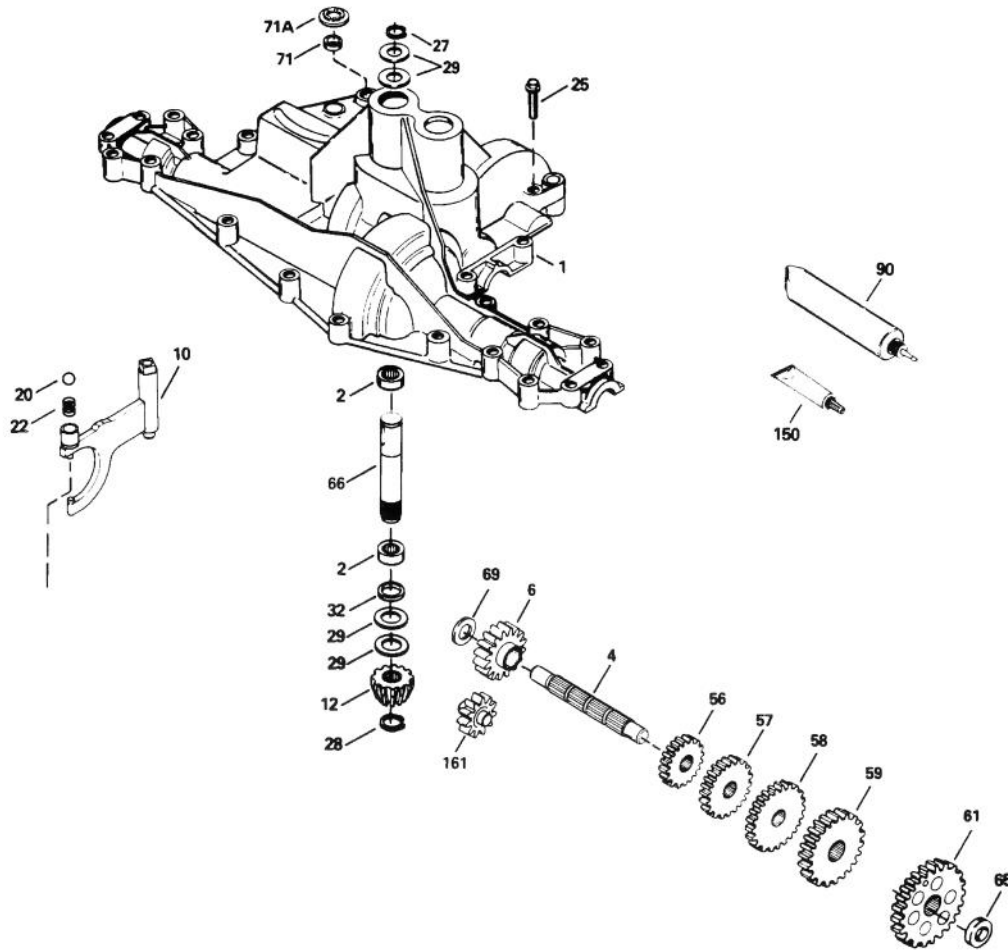

PEERLESS TRANSAXLE MODEL NO. 915-020

Ref. No.	Part No.	Description	No. Used
1	772128	Transaxle Cover	1
4	776300	Countershaft	1
6	778281	Spur Gear (16 Teeth)	1
10	784370	Shift Rod & Fork	1
12	778262	Bevel Pinion (14 Teeth)	1
20	792139	Ball (3/8" dia.)	1
22	792142	Spring	1
25	792073	Screw	17
27	792035	Retaining Ring	1
28	788040	Retaining Ring	1
29	780072	Washer	4
32	792001	O-Ring	1
56	778151	Spur Gear (15 Teeth)	1
57	778249	Spur Gear (23 Teeth)	1

Ref. No.	Part No.	Description	No. Used
58	778314	Spur Gear (21 Teeth)	1
59	778129A	Spur Gear (30 Teeth)	1
61	778265	Spur Gear (34 Teeth)	1
65	780162	Washer	1
66	776299	Input Shaft (3.522" lg.)	1
69	780161	Thrust Washer	1
71	788069	Square Cut Ring	1
71A	792145	Pushnut	1
90	788067B	Grease (32 oz. btl. Bentonite grease)	1
150	510334	Gasket Eliminator (Loctite #515)	1
161	776302	Reverse Idler Assembly	1