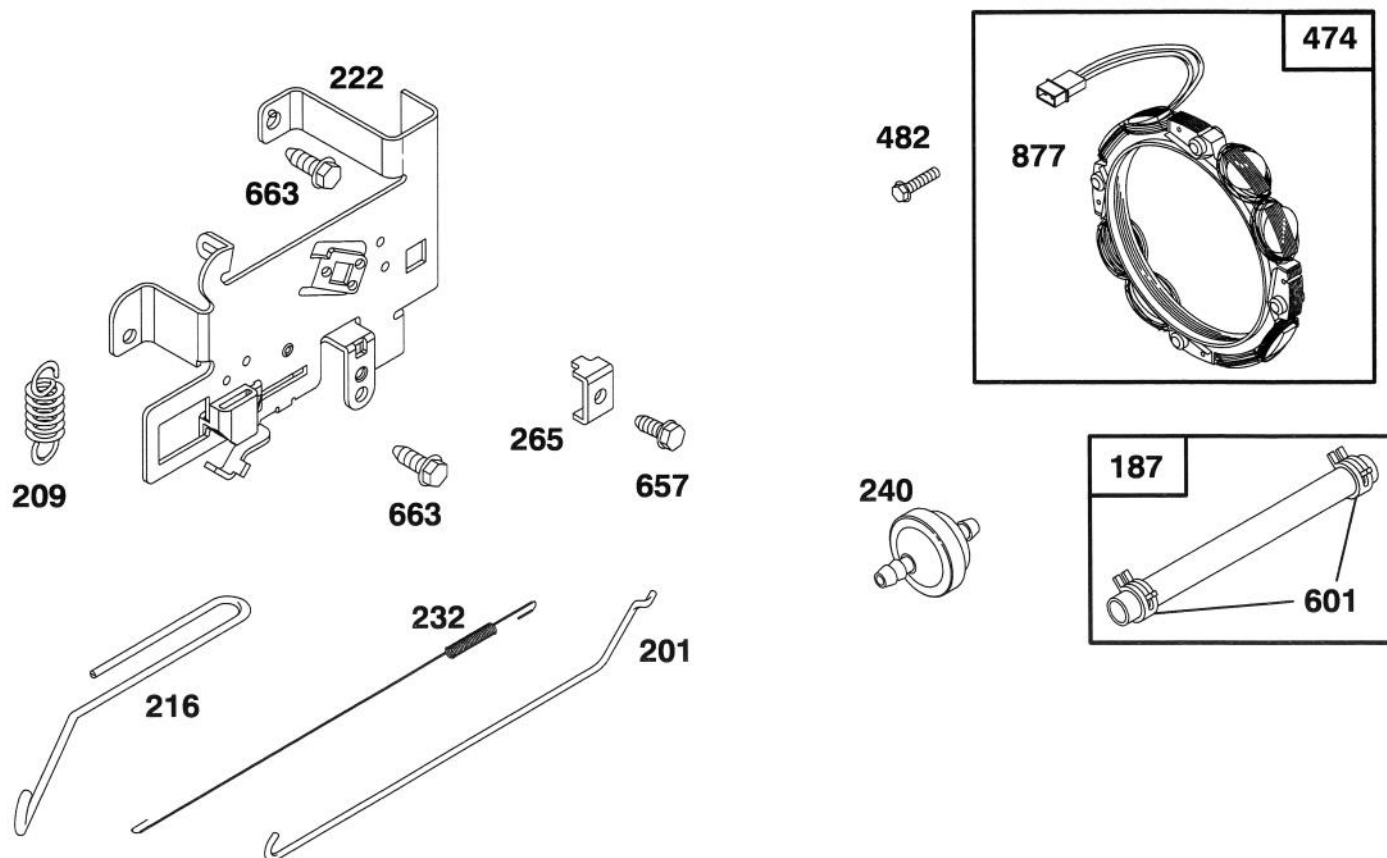

Assemblies include all parts shown in frames.

ENGINE BRIGGS & STRATTON MODEL 283707-0156-01

Ref. No.	Part No.	Description	No. Used	Ref. No.	Part No.	Description	No. Used
187	393815	Line—Fuel (11" Long, Cut to Suit)	1	265	221535	Clamp—Casing	1
201	262767	Link—Governor	1	474	393474	Stator—Alternator (Dual Circuit)	1
209	260871	Spring—Governor	1	482	93621	Screw—Sem	1
216	262766	Link—Choke	1	601	93053	Clamp—Fuel Pipe	1
222	494887	Plate—Governor Control (Choke-A-Matic®)	1	657	93496	Screw—Sem	1
232	262785	Spring—Governor Link	1	663	94620	Screw—Hex. Hd.	1
240	394358	Filter—Fuel (In Fuel Line)	1	877	393456	Diode and Connector Assy. (Dual Circuit)	1