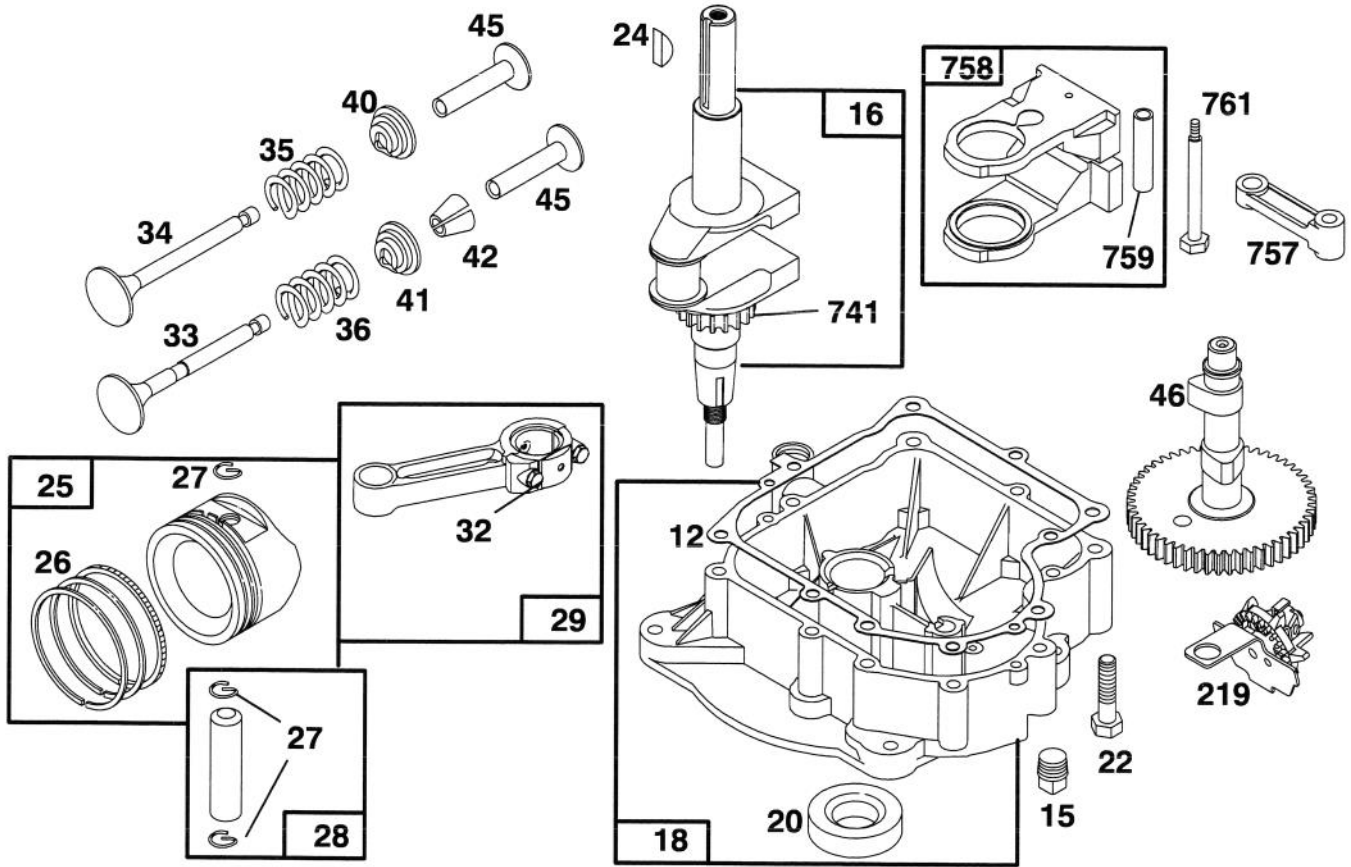

Assemblies include all parts shown in frames.

ENGINE BRIGGS & STRATTON MODEL 283707-0156-01

Ref. No.	Part No.	Description	No. Used
★12	271916	Gasket—Crksc. (1/64")	1
★	271997	Gasket—Crksc. (.005")	1
★	271996	Gasket—Crksc. (.009")	1
15	94239	Plug—Oil Drain	1
16	495162	Crankshaft	1
	94196	Key—Timing Gear	1
18	494238	Base—Engine	1
★20	291675	Seal—Oil	1
22	94624	Screw—Base Mtg. Sem	1
24	222698	Key—Flywheel	1
25	394661	Piston Assy. (Std.)	1
	394662	Piston Assy. (.010" O.S.)	1
	394663	Piston Assy. (.020" O.S.)	1
	394664	Piston Assy. (.030" O.S.)	1
26	391780	Ring Set—Piston (Std.)	1
	391781	Ring Set—Piston (.010" O.S.)	1
	391782	Ring Set—Piston (.020" O.S.)	1
	391783	Ring Set—Piston (.030" O.S.)	1
27	260924	Lock—Piston Pin	1
28	299691	Pin Assy.—Piston (Standard)	1
	391286	Pin Assy.—Piston (.005" O.S.)	1

Ref. No.	Part No.	Description	No. Used
29	490348	Rod Assembly—Connecting	1
	490469	Connecting Rod (.020" U.S. Crankpin Bore)	1
32	94671	Screw—Connecting Rod	1
33	262246	Valve—Exhaust	1
34	262247	Valve—Intake	1
35	65906	Spring—Intake Valve	1
36	26828	Spring—Exhaust Valve	1
40	221596	Retainer—Intake Valve	1
41	292260	Rotocoil—Exhaust Valve	1
42	93630	Retainer—Ex. Valve Rotocoil	1
45	262248	Tappet—Valve	1
46	212897	Gear—Cam	1
219	490815	Oil Slinger, Gov. Gear Assy.	1
741	262932	Gear—Timing	1
757	212359	Link—Counterweight	1
758	399891	Counterweight Assy.	1
759	298909	Pin—Counterweight	1
761	93875	Screw—Counterweight	1

★ Included in Gasket Set—Part No. 494241.