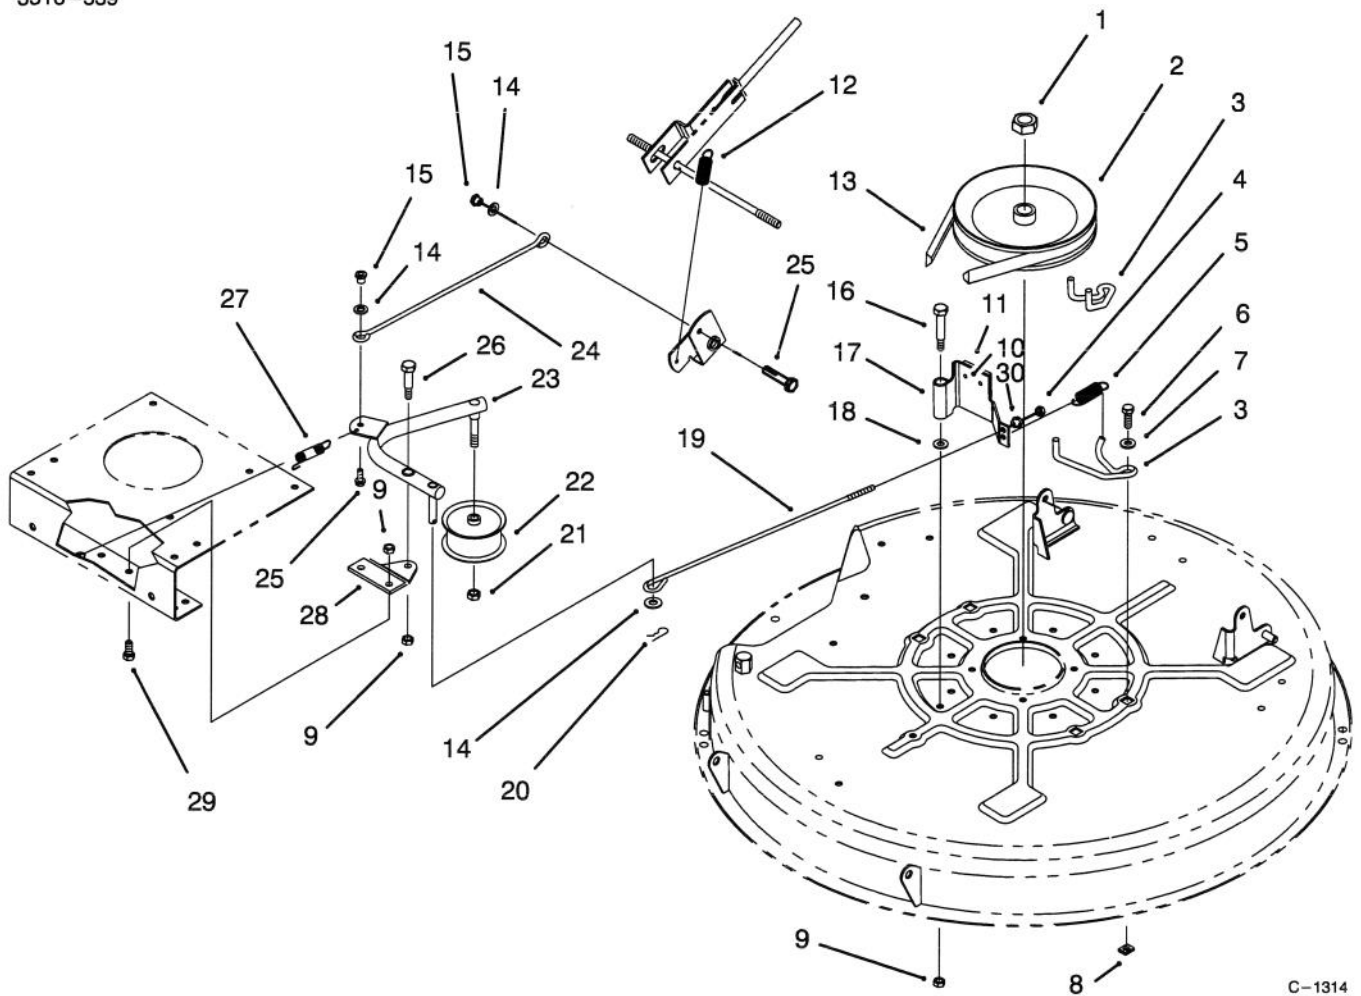

PULLEY & BELT ASSEMBLY (32" CUTTING UNIT)

Ref. No.	Part No.	Description	No. Used
1	3219-7	Nut - Lock	1
2	88-5060	Pulley - Deck	1
3	88-5760	Guide - Belt	2
4	3296-42	Nut - Lock	1
5	88-6330	Spring - Extension	1
6	322-5	Screw - Hex Hd. Cap	2
7	5-4460	Washer - Fender	2
8	3290-496	Nut - Retained	2
9	3296-29	Nut - Lock	4
10	3290-282	Rivet - Pop	2
11	56-9830	Pad - Brake	1
12	88-6420	Spring/Cable Assembly	1
13	88-6260	V-Belt	1
14	3256-24	Washer - Flat	3
15	47-4990	Post	2
16	88-4590	Bolt - Shoulder	1

Ref. No.	Part No.	Description	No. Used
17	88-6110	Deck Brake Assembly (Incl. Ref. #10 & 11)	1
18	3256-23	Washer - Flat	1
19	88-5690	Rod - Deck Brake	1
20	3290-307	Pin - Hair Cotter	1
21	3296-39	Nut - Lock	1
22	56-9870	Pulley - Idler	1
23	88-5850	Arm - Idler	1
24	88-5980	Rod - Deck Engage	1
25	3234-13	Screw - Hex Flange Hd.	2
26	7-0030	Bolt - Shoulder	1
27	26-6700	Spring - Extension	1
28	88-5370	Plate - Idler Mount	1
29	322-3	Screw - Hex Hd. Cap	2
30	67-0710	Ball - Swivel	1