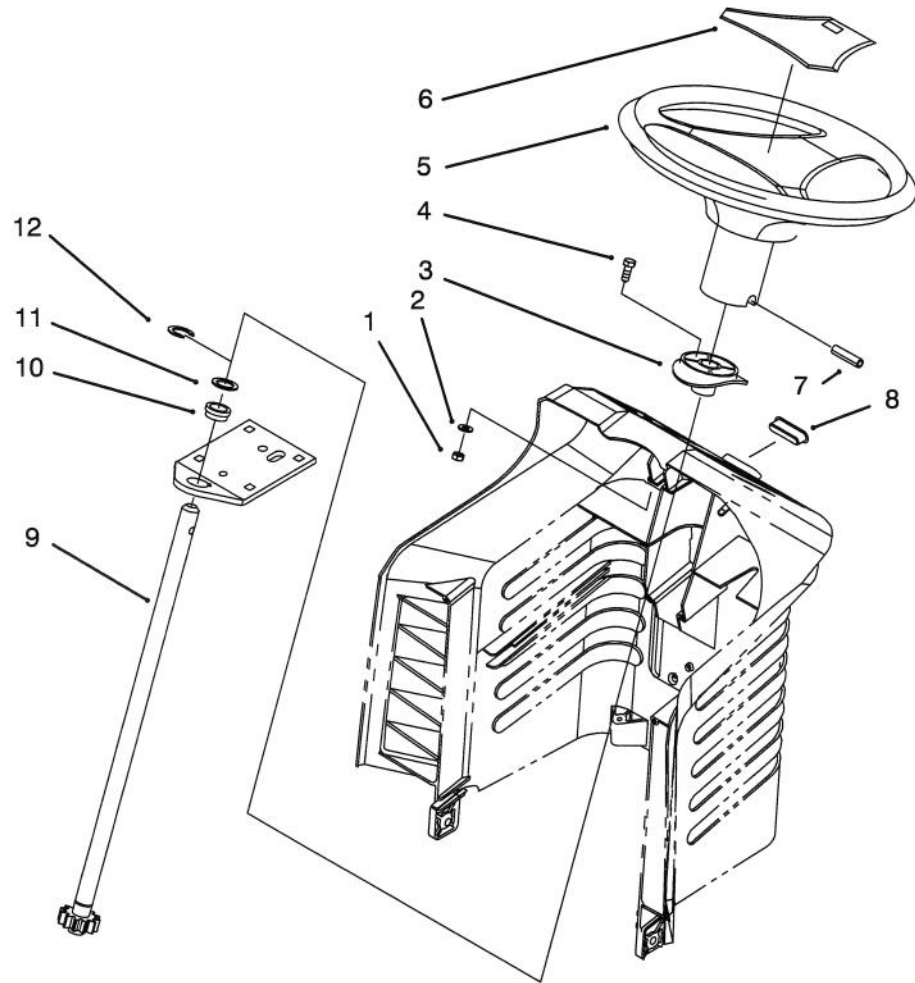

C-1341

STEERING ASSEMBLY

Ref. No.	Part No.	Description	No. Used
1	3296-42	Nut - Lock	2
2	3256-22	Washer - Flat	2
3	88-4190	Bushing - Sliding	1
4	321-4	Screw - Hex Hd. Cap	2
5	88-3850	Wheel - Steering (Incl. Ref. #6)	1
6	88-3870	Cover - Steering Wheel	1

Ref. No.	Part No.	Description	No. Used
7	32121-78	Pin - Roll	1
8	88-4150	Plug	1
9	88-6380	Shaft - Steering	1
10	88-5150	Bushing - Flange	1
11	3-6498	Washer - Thrust	1
12	32151-48	E-Ring	1