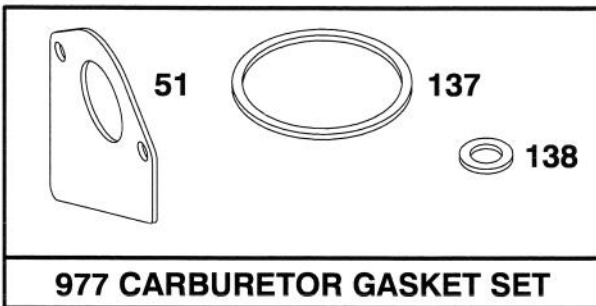

Assemblies include all parts shown in frames.

ENGINE BRIGGS & STRATTON MODEL 282707-0119-01

Ref. No.	Part No.	Description	No. Used
★3	391086	Seal—Oil	1
★7	271866	Gasket—Cylinder Head	1
★9	27803	Gasket—Valve Cover	1
★12	271916	Gasket—Crankcase Cover (1/64" Thick)	1
★	271997	Gasket—Crankcase Cover (.005" Thick)	1
★	271996	Gasket—Crankcase Cover (.009" Thick)	1
★20	291675	Seal—Oil	1
◆★51	272465	Gasket—Carburetor (Carb. to Elbow)	1
★52	272554	Gasket—Carburetor (Elbow to Cylinder)	1
●95	94098	Screw—Throttle	1
●104	231789	Pin—Float Hinge	1
●105	231855	Valve Assy.—Inlet Needle	1
●106	231854	Inlet Valve Seat	1

Ref. No.	Part No.	Description	No. Used
121	495799	Carburetor Kit	1
●127		Plug—Welch (Sold in Kit Only)	1
◆●137	281165	Gasket—Float Bowl	1
◆●138	281164	Washer—Float Bowl Screw	1
●142	494537	Nozzle—Carburetor	1
●147	231794	Pilot—Jet	1
358	494241	Gasket Set	1
★524	68838	Seal—Filler Tube	1
★537	281106	O-Ring—Air Cleaner	1
●634	281168	Seal—Choke Shaft	1
★634A	491323	Seal—Governor	1
●634B	394970	Washer—Throttle Shaft	1
★842	270920	Seal—Oil Filler Cap	1
977	494358	Carburetor Gasket Set	1
●987	281166	Seal—Throttle Shaft	1

★ Included in Gasket Set—Part No. 494241.

● Included in Carburetor Kit—Part No. 495799.

◆ Included in Carburetor Gasket Set—Part No. 494385.