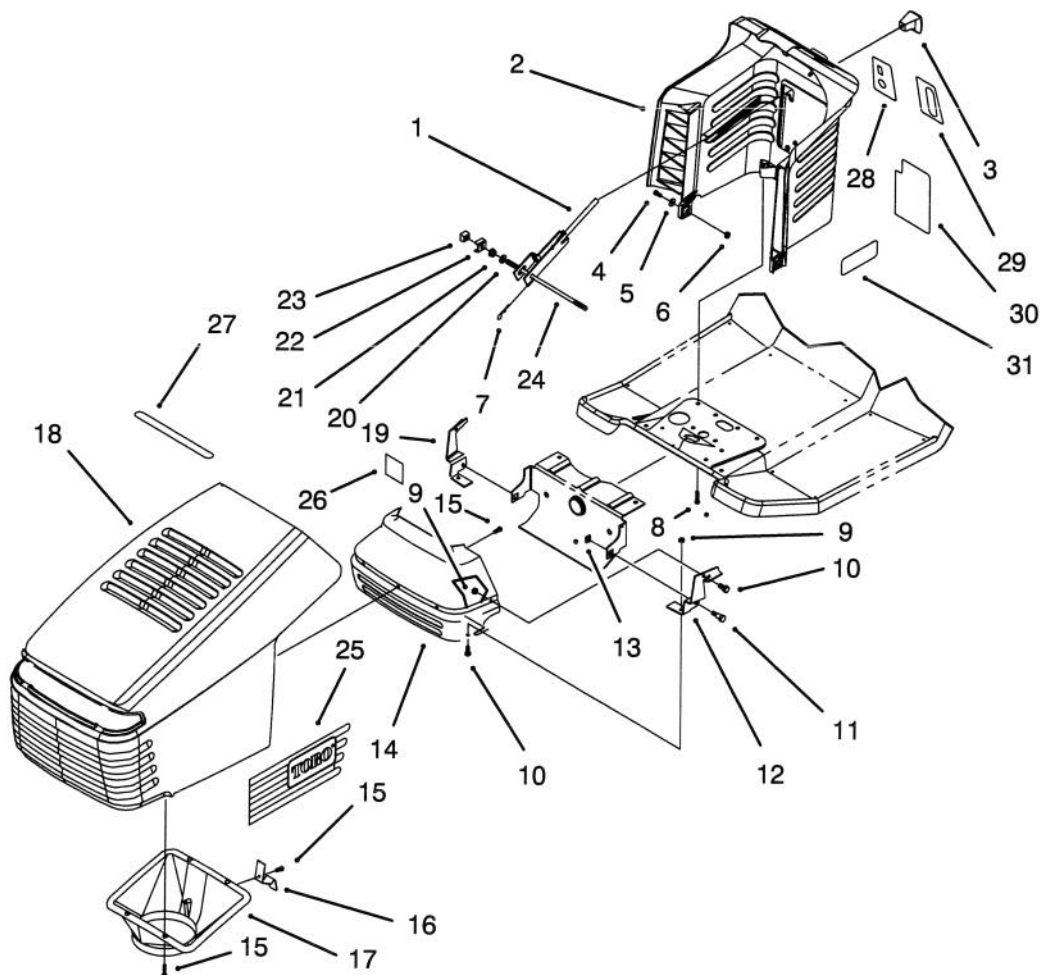

C-1308

HOOD ASSEMBLY

Ref. No.	Part No.	Description	No. Used
1	88-5190	Lever - Deck Engage	1
2	88-3910	Tower - Steering	1
3	62-1292	Knob - Engage Lever	1
4	322-3	Screw - Hex Hd. Cap	2
5	3256-23	Washer - Flat	2
6	3296-29	Nut - Lock	2
7	3290-307	Pin - Cotter	2
8	46-8091	Screw - Plastite	2
9	3296-42	Nut - Lock	4
10	321-4	Screw - Hex Hd. Cap	4
11	28-0540	Bolt - Shoulder	2
12	88-6050	Bracket - Hood Pivot L.H.	1
13	3290-496	Nut - Retained	2
14	88-3930	Shield - Heat	1
15	46-8090	Screw - Plastite	8
16	88-4220	Latch - Hood	1
17	88-4050	Duct - Hood Air	1
18	92-8650	Hood	1
19	88-6040	Bracket - Hood Pivot R.H.	1
20	3256-24	Washer - Flat	2
21	32128-43	Nut - Flange	2

Ref. No.	Part No.	Description	No. Used
22	88-4160	Clamp - Pivot Rod	2
23	88-4140	Nut - Wedge	2
24	88-4170	Rod - Tower Pivot	1
25	92-2468	Decal - Hood L.H.	1
*	92-2467	Decal - Hood R.H.	1
26	92-5782	Patch - Heat Tape	1
27	92-5748	Decal - Air Duct	1
28	92-2478	Decal - Ignition (Model No. 71182)	1
*	92-5732	Decal - Ignition (Model No. 71200)	1
29	92-2461	Decal - Throttle (Model No. 71182)	1
*	92-5730	Decal - Throttle (Model No. 71200)	1
30	92-2462	Decal - Deck Engage (Model No. 71182)	1
*	92-5733	Decal - Deck Engage (Model No. 71200)	1
31	92-2480	Decal - Tower 1232XL	2

*Not Illustrated