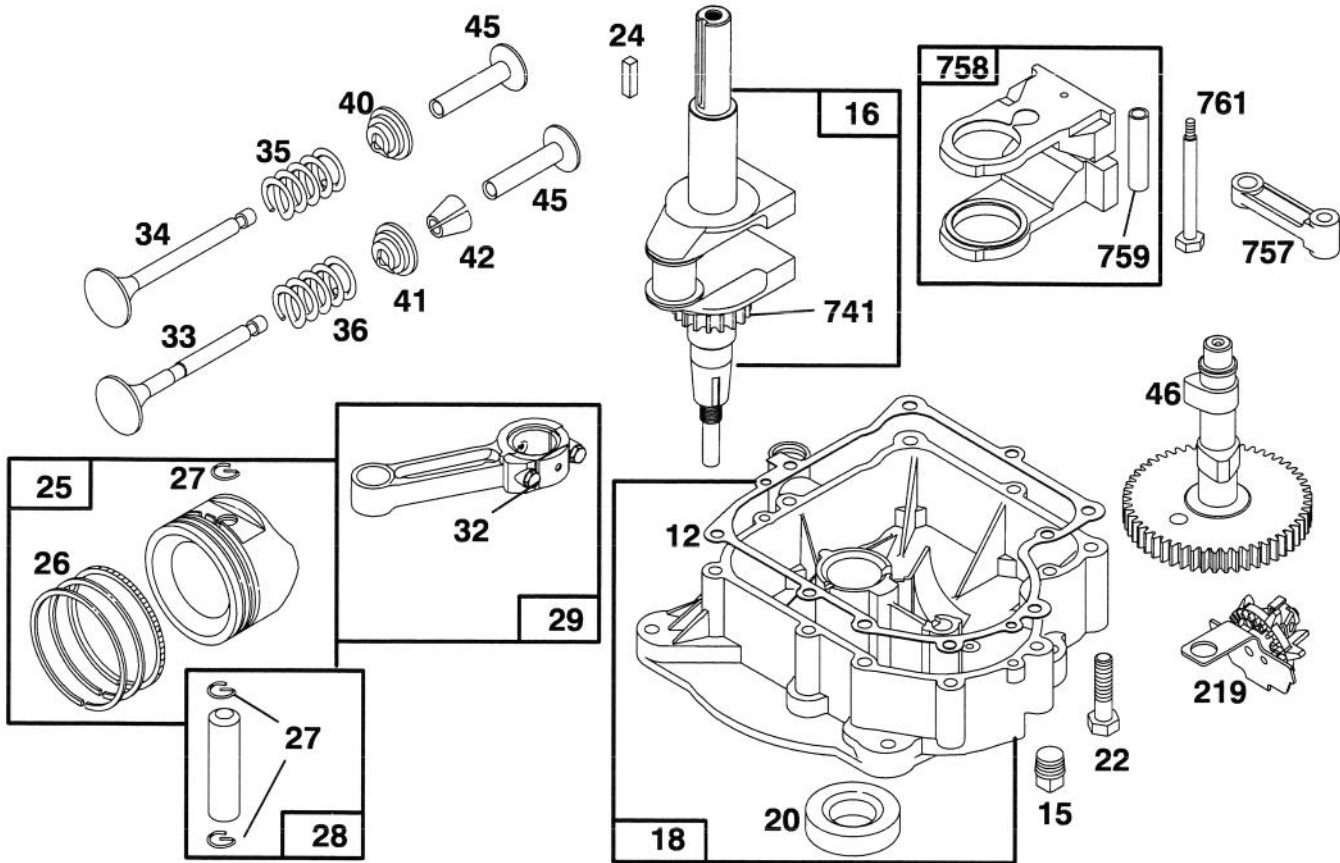

Assemblies include all parts shown in frames.

ENGINE BRIGGS & STRATTON MODEL 282707-0119-01

Ref. No.	Part No.	Description	No. Used
★12	271916	Gasket-Crkcse. (1/64" Thick)	1
★	271997	Gasket-Crkcse. (.005" Thick)	1
★	271996	Gasket-Crkcse. (.009" Thick)	1
15	94239	Plug-Oil Drain	1
16	495162	Crankshaft	1
	94196	Key-Timing Gear	1
18	494238	Base-Engine	1
★20	291675	Seal-Oil	1
22	94624	Screw-Base Mtg. Sem	1
24	222698	Key-Flywheel	1
25	391285	Piston Assy. (Std.)	1
	391287	Piston Assy. (.010" O.S.)	1
	391288	Piston Assy. (.020" O.S.)	1
	391289	Piston Assy. (.030" O.S.)	1
26	391780	Ring Set-Piston (Std.)	1
	391781	Ring Set-Piston (.010" O.S.)	1
	391782	Ring Set-Piston (.020" O.S.)	1
	391783	Ring Set-Piston (.030" O.S.)	1

Ref. No.	Part No.	Description	No. Used
27	260924	Lock-Piston Pin	1
28	299691	Pin Assy.-Piston (Std.)	1
	391286	Pin-Piston (.005" O.S.)	1
29	490348	Rod-Connecting	1
	490469	Rod-Connecting (020" U.S. Crankpin Bore)	1
32	94671	Screw-Connecting Rod	1
33	262246	Valve-Exhaust	1
34	262247	Valve-Intake	1
35	65906	Spring-Intake Valve	1
36	26828	Spring-Exhaust Valve	1
40	221596	Retainer-Intake Valve	1
41	292260	Rotocoil-Exhaust Valve	1
42	494553	Retainer-Ex. Valve Rotocoil	1
45	262248	Tappet-Valve	1
46	212897	Gear-Cam	1
219	490815	Slinger-Oil	1
741	262932	Gear-Timing	1
757	212359	Link-Counterweight	1
758	399891	Counterweight Assy.	1
759	298909	Pin-Counterweight	1
761	93875	Screw-Counterweight	1

★ Included in Gasket Set-Part No. 494241.