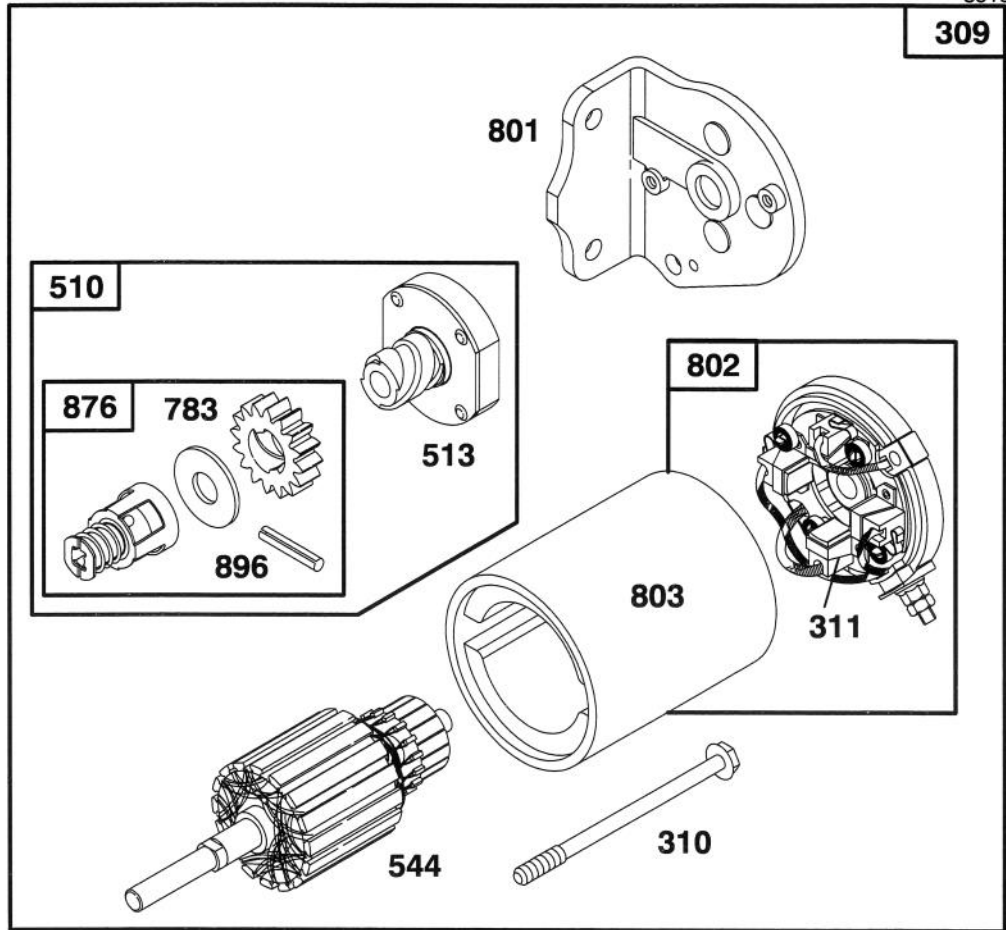

Assemblies include all parts shown in frames.

ENGINE BRIGGS & STRATTON MODEL 282707-0119-01

Ref. No.	Part No.	Description	No. Used
309	394805	Motor and Drive Assy.	1
310	94003	Bolt Hex. Hd.	1
311	395538	Brush Assy.	1
510	495878	Starter Drive Assy.	1
513	398003	Clutch Assy.	1
544	390837	Armature Assy.	1
728	94627	Screw-Hex. Hd.	1
729A	224723	Retainer-Wire	1

Ref. No.	Part No.	Description	No. Used
783	280104	Gear	1
801	394856	Drive End Cap Assy.	1
802	395537	End Cap Assy	
		Commutator	1
803	398159	Housing Assy.	1
876	495877	Retainer And Pin	1
896	94288	Pin-Roll	1