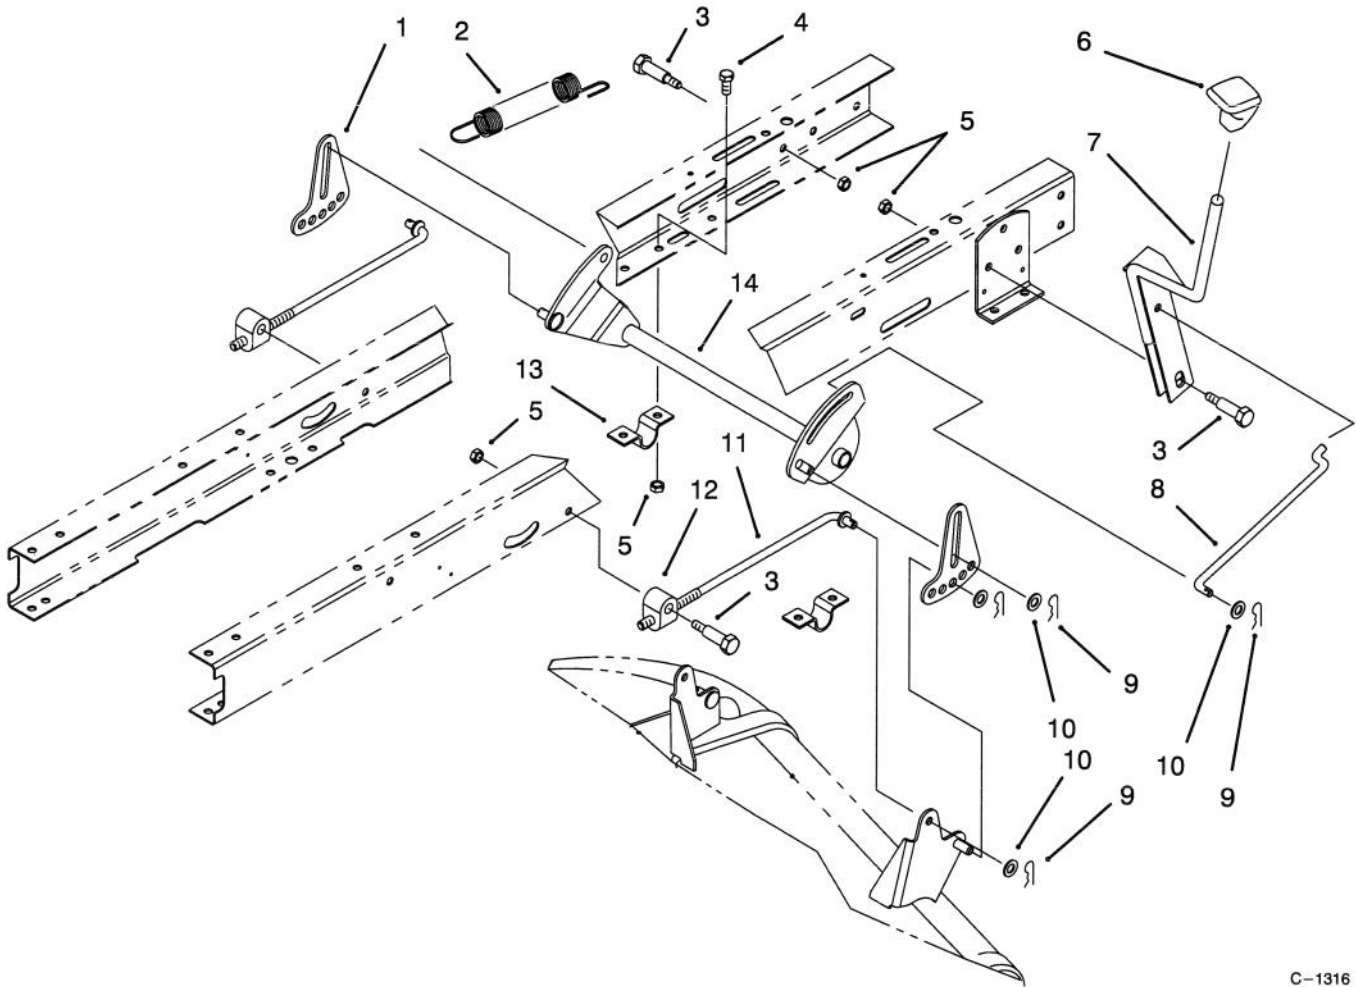

C-1316

HEIGHT OF CUT ASSEMBLY

Ref. No.	Part No.	Description	No. Used
1	88-5570	Link - Adjusting H.O.C.	2
2	88-6460	Spring - Extention	1
3	7-0030	Bolt - Shoulder	4
4	322-3	Screw - Hex Hd. Cap	4
5	3296-29	Nut - Lock	8
6	62-1292	Knob - Shift	1
7	88-5310	Lever - H.O.C.	1

Ref. No.	Part No.	Description	No. Used
8	88-5900	Link - H.O.C.	1
9	3290-307	Pin - Hair Cotter	7
10	3256-24	Washer - Flat	7
11	88-5450	Rod - Hanger Rear	2
12	88-4230	Trunnion - H.O.C. Rear	2
13	88-4730	Clamp - H.O.C. Pivot	2
14	88-5110	Pivot - H.O.C.	1