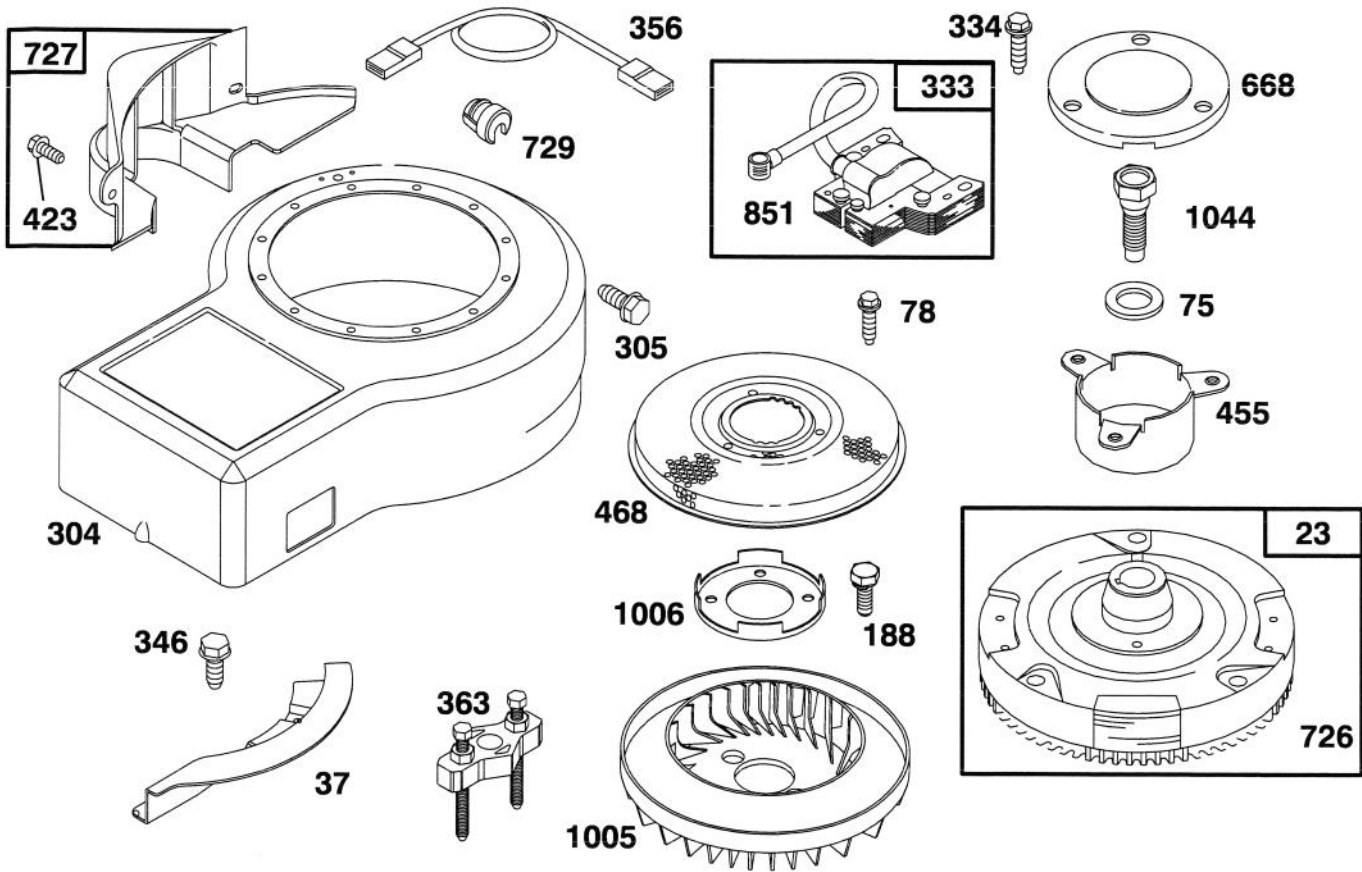

Ref. No.	Part No.	Description	No. Used
★537	281106	O-Ring-Air Cleaner	1
646	224546	Brace-Air Cleaner	1
663	94620	Screw-Hex. Hd.	1
872	281104	Cover-Air Cleaner	1
875	494237	Body-Air Cleaner	1

★ Included in Gasket Set-Part No. 494241.

Assemblies include all parts shown in frames.

ENGINE BRIGGS & STRATTON MODEL 283707-0156-01

Ref. No.	Part No.	Description	No. Used	Ref. No.	Part No.	Description	No. Used
187	393815	Line—Fuel (11" Long, Cut to Suit)	1	265	221535	Clamp—Casing	1
201	262767	Link—Governor	1	474	393474	Stator—Alternator (Dual Circuit)	1
209	260871	Spring—Governor	1	482	93621	Screw—Sem	1
216	262766	Link—Choke	1	601	93053	Clamp—Fuel Pipe	1
222	494887	Plate—Governor Control (Choke-A-Matic®)	1	657	93496	Screw—Sem	1
232	262785	Spring—Governor Link	1	663	94620	Screw—Hex. Hd.	1
240	394358	Filter—Fuel (In Fuel Line)	1	877	393456	Diode and Connector Assy. (Dual Circuit)	1