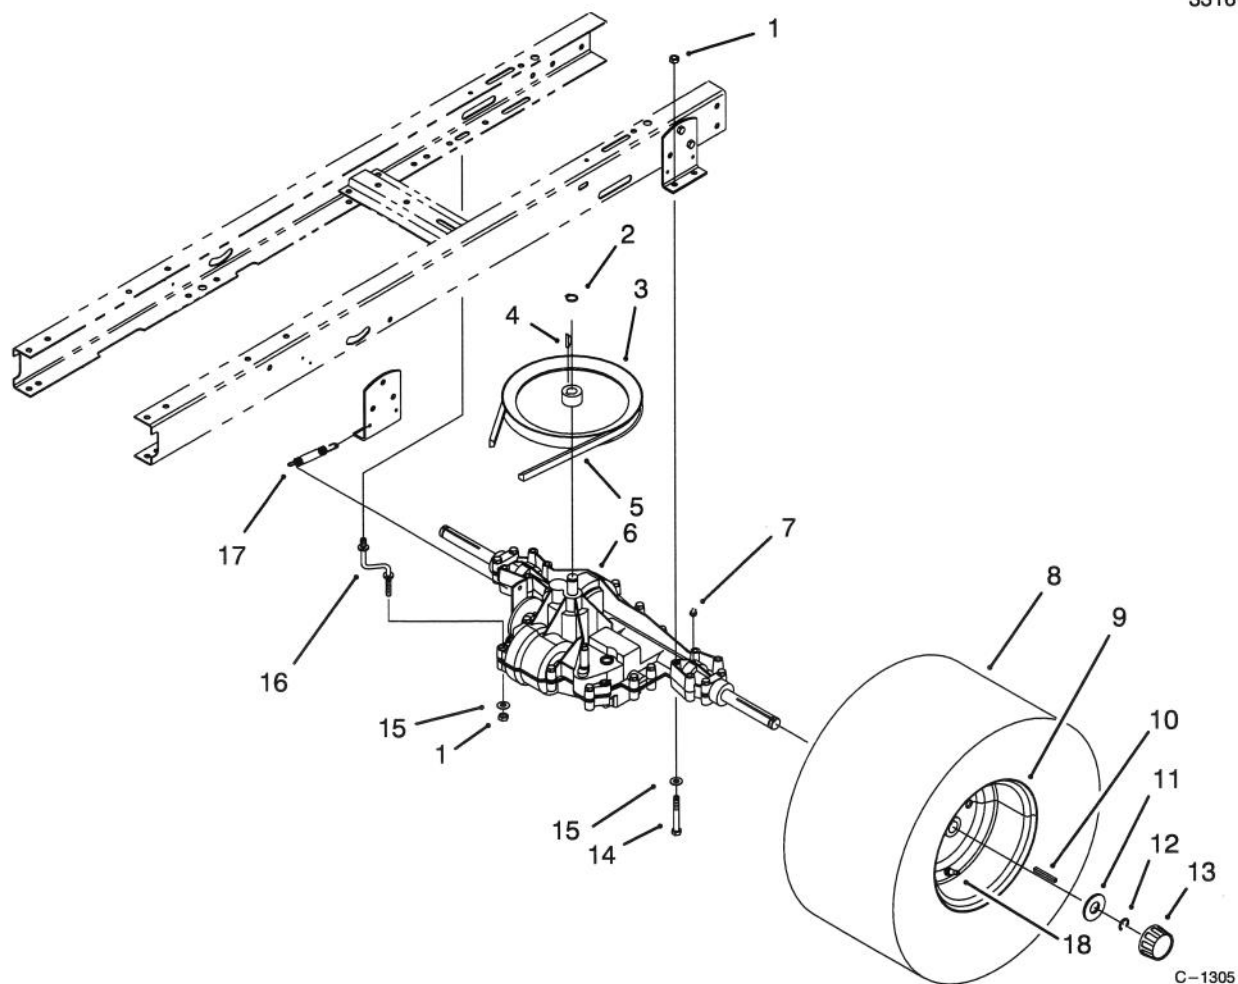

TRANSAXLE ASSEMBLY

Ref. No.	Part No.	Description	No. Used	Ref. No.	Part No.	Description	No. Used
1	3296-29	Nut - Lock	8	12	32151-48	E-Ring	2
2	32120-64	Ring - Snap	1	13	61-9780	Cap - Hub	2
3	88-4840	Pulley - Transmission	1	14	322-12	Screw - Hex Hd. Cap	4
4	3257-23	Key - Woodruff	1	15	3256-23	Washer - Flat	8
5	88-6270	V-Belt - Traction	1	16	88-5350	Strap - Torque	2
6	88-6450	Transaxle	1	17	26-6700	Spring - Brake Return	1
7	302-11	Fitting - Grease	2	18	232-27	Valve Stem w/Cap	2
8	88-4080	Tire	2	*	231-91	Tube - Inner (Optional)	2
9	88-4380	Rim	2	*	88-4290	Wheel & Tire Assembly (Incl. Ref. #8 & 9)	2
10	7-0036	Key - Square	2				
11	28-2480	Washer	2				

*Not Illustrated