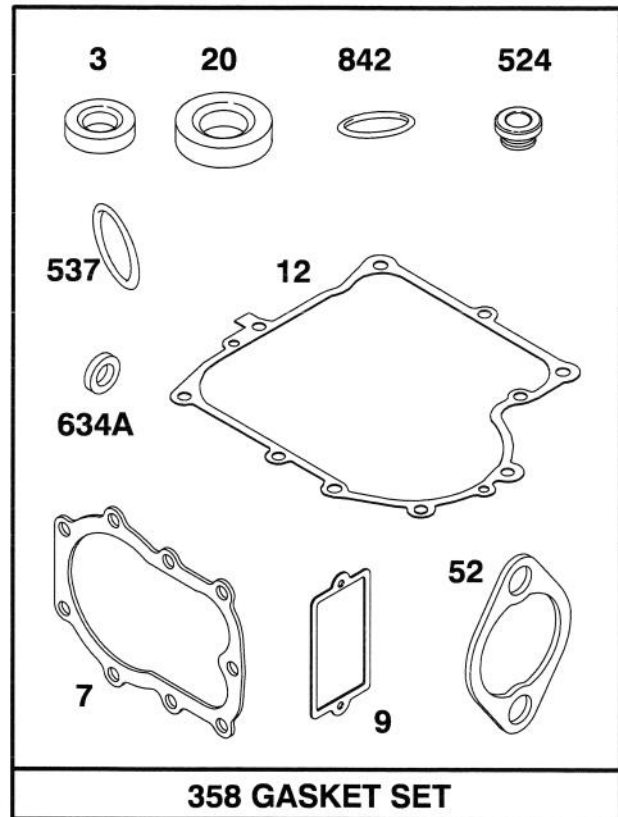

Assemblies include all parts shown in frames.

ENGINE BRIGGS & STRATTON MODEL 283707-0156-01

Ref. No.	Part No.	Description	No. Used
★3	391086	Seal-Oil	1
★7	271866	Gasket-Cylinder Head	1
★9	27803	Gasket-Valve Cover	1
★12	271916	Gasket-Crankcase Cover (1/64" Thick)	1
★	271997	Gasket-Crankcase Cover (.005" Thick)	1
★	271996	Gasket-Crankcase Cover (.009" Thick)	1
★20	291675	Seal-Oil	1
◆★51	272465	Gasket-Carburetor (Carb. to Elbow)	1
★52	272554	Gasket-Carburetor (Elbow to Cylinder)	1
●95	94098	Screw-Throttle	1
●104	231789	Pin-Float Hinge	1
●105	231855	Valve Assy.-Inlet Needle	1
●106	231854	Inlet Valve Seat	1

Ref. No.	Part No.	Description	No. Used
121	495799	Carburetor Overhaul Kit	1
●127		Plug-Welch (Sold in Kit Only).	1
◆●137	281165	Gasket-Float Bowl	1
◆●138	281164	Washer-Float Bowl Screw	1
●142	494537	Nozzle-Carburetor	1
●147	231794	Pilot-Jet	1
358	494241	Gasket Set	1
★524	68838	Seal-Filler Tube	1
★537	281106	O-Ring-Air Cleaner	1
●634	281168	Seal-Choke Shaft	1
★634A	491323	Seal-Governor	1
●634B	281167	Washer-Throttle Shaft	1
★842	270920	Seal-Oil Filler Cap	1
977	494358	Carburetor Gasket Set	1
●987	281166	Seal-Throttle Shaft	1

★ Included in Gasket Set-Part No. 494241.

● Included in Carburetor Overhaul Kit-Part No. 495799.

◆ Included in Carburetor Gasket Set-Part No. 494385.