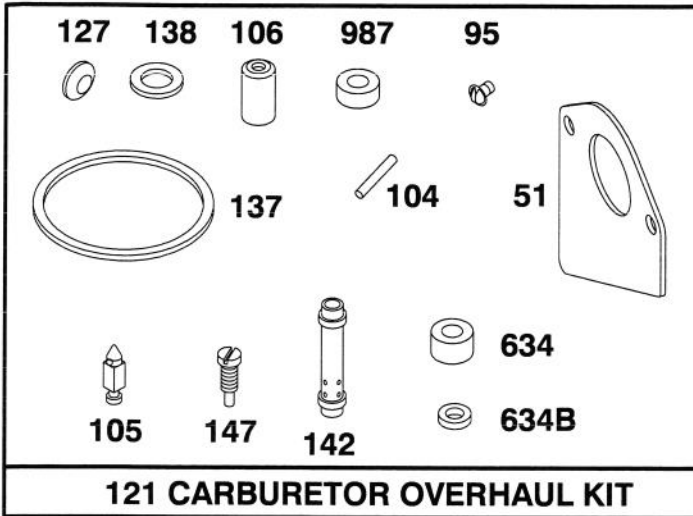

Assemblies include all parts shown in frames.

ENGINE BRIGGS & STRATTON MODEL 283707-0156-01

Ref. No.	Part No.	Description	No. Used
★3	391086	Seal-Oil	1
★7	271866	Gasket-Cylinder Head	1
★9	27803	Gasket-Valve Cover	1
★12	271916	Gasket-Crankcase Cover (1/64" Thick)	1
★	271997	Gasket-Crankcase Cover (.005" Thick)	1
★	271996	Gasket-Crankcase Cover (.009" Thick)	1
★20	291675	Seal-Oil	1
◆★51	272465	Gasket-Carburetor (Carb. to Elbow)	1
★52	272554	Gasket-Carburetor (Elbow to Cylinder)	1
●95	94098	Screw-Throttle	1
●104	231789	Pin-Float Hinge	1
●105	231855	Valve Assy.-Inlet Needle	1
●106	231854	Inlet Valve Seat	1

Ref. No.	Part No.	Description	No. Used
121	495799	Carburetor Overhaul Kit	1
●127		Plug-Welch (Sold in Kit Only).	1
◆●137	281165	Gasket-Float Bowl	1
◆●138	281164	Washer-Float Bowl Screw	1
●142	494537	Nozzle-Carburetor	1
●147	231794	Pilot-Jet	1
358	494241	Gasket Set	1
★524	68838	Seal-Filler Tube	1
★537	281106	O-Ring-Air Cleaner	1
●634	281168	Seal-Choke Shaft	1
★634A	491323	Seal-Governor	1
●634B	281167	Washer-Throttle Shaft	1
★842	270920	Seal-Oil Filler Cap	1
977	494358	Carburetor Gasket Set	1
●987	281166	Seal-Throttle Shaft	1

★ Included in Gasket Set-Part No. 494241.

● Included in Carburetor Overhaul Kit-Part No. 495799.

◆ Included in Carburetor Gasket Set-Part No. 494385.