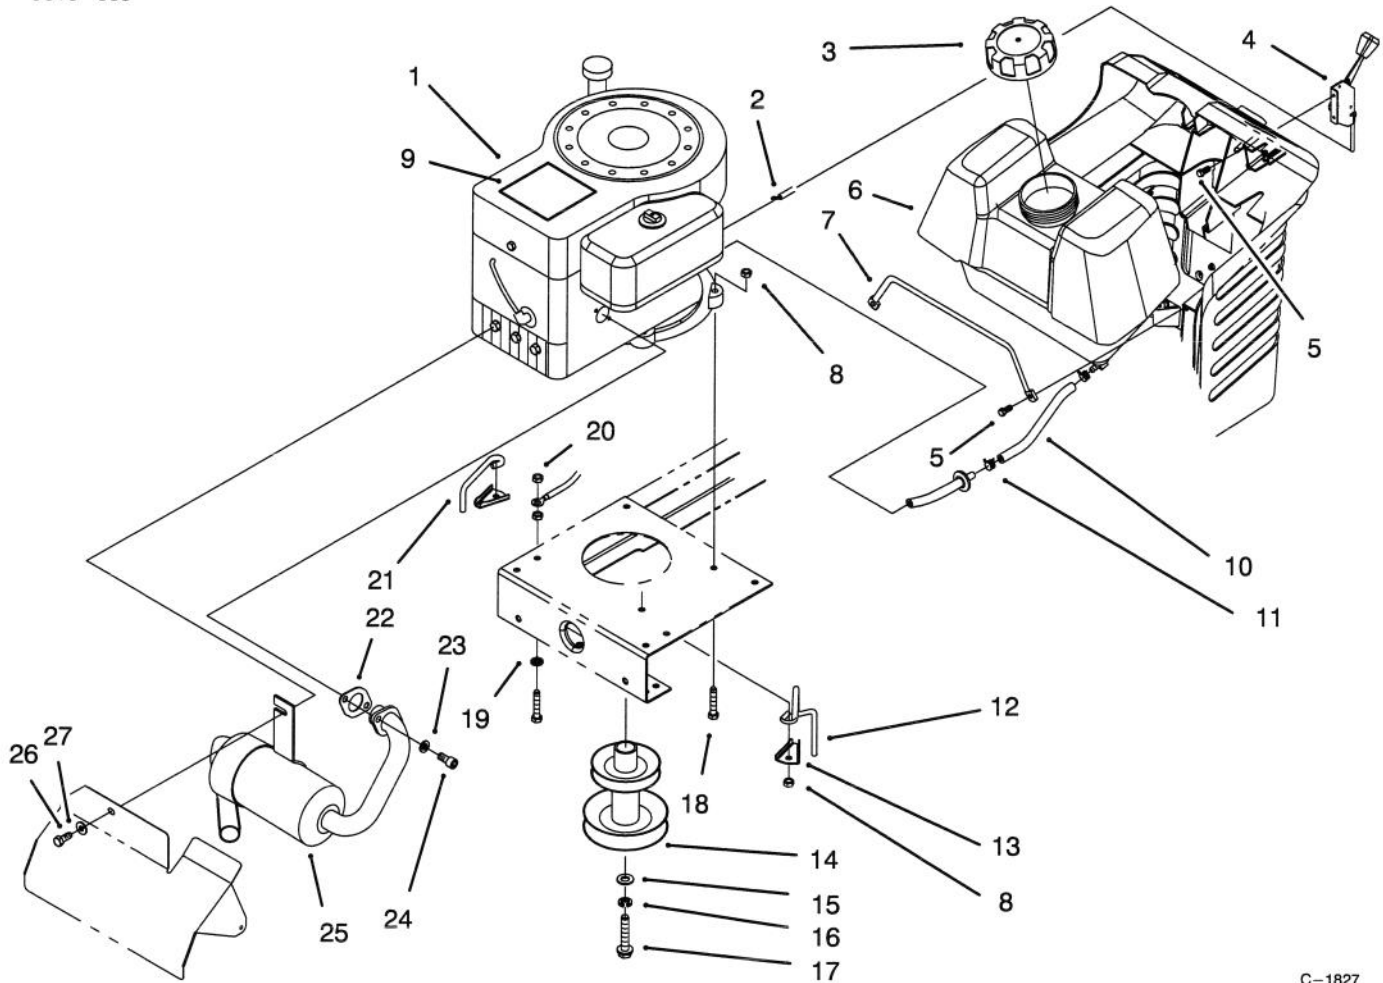

C-1827

ENGINE ASSEMBLY

Ref. No.	Part No.	Description	No. Used
1		Engine - 12 H.P. (Model No. 71182 Only)	1
*		Engine - 12 H.P. (Model No. 71200 Only)	1
2	88-4350	Cable - Throttle	1
3	88-3980	Cap - Gas	1
4	88-4340	Control - Throttle	1
5	27-0220	Screw - Plastite	4
6	88-3880	Tank - Gas	1
7	88-5920	Rod - Gas Tank	1
8	3296-29	Nut - Lock	3
9	92-2482	Decal - Engine 12 H.P. (Model No. 71200 Only)	1
10	47-2963	Line - Fuel	1
11	2412-98	Clamp - Hose	2
12	88-6060	Guide - Belt L.H.	1

Ref. No.	Part No.	Description	No. Used
13	76-3820	Anchor - Belt Guide	2
14	88-5050	Pulley - Engine	1
15	3256-25	Washer - Flat	1
16	3253-22	Washer - Lock	1
17	26-0671	Bolt - Blade	1
18	322-9	Screw - Hex Hd. Cap	4
19	3255-8	Washer - Ext. Tooth Lock	1
20	32149-1	Nut - Keps	2
21	88-5490	Guide - Belt R.H.	1
22	88-4410	Gasket - Muffler	1
23	3253-4	Washer - Lock	2
24	3274-12	Screw - Hex Soc. Hd.	2
25	88-6480	Muffler	1
26	321-4	Screw - Hex Hd. Cap	1
27	3253-3	Washer - Lock	1

*Not Illustrated