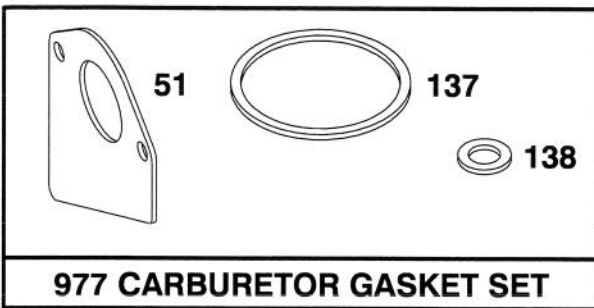

Assemblies include all parts shown in frames.

ENGINE BRIGGS & STRATTON MODEL 283707-0156-01

Ref. No.	Part No.	Description	No. Used
★3	391086	Seal-Oil	1
★7	271866	Gasket-Cylinder Head	1
★9	27803	Gasket-Valve Cover	1
★12	271916	Gasket-Crankcase Cover (1/64" Thick)	1
★	271997	Gasket-Crankcase Cover (.005" Thick)	1
★	271996	Gasket-Crankcase Cover (.009" Thick)	1
★20	291675	Seal-Oil	1
◆★51	272465	Gasket-Carburetor (Carb. to Elbow)	1
★52	272554	Gasket-Carburetor (Elbow to Cylinder)	1
●95	94098	Screw-Throttle	1
●104	231789	Pin-Float Hinge	1
●105	231855	Valve Assy.-Inlet Needle	1
●106	231854	Inlet Valve Seat	1

Ref. No.	Part No.	Description	No. Used
121	495799	Carburetor Overhaul Kit	1
●127		Plug-Welch (Sold in Kit Only).	1
◆●137	281165	Gasket-Float Bowl	1
◆●138	281164	Washer-Float Bowl Screw	1
●142	494537	Nozzle-Carburetor	1
●147	231794	Pilot-Jet	1
358	494241	Gasket Set	1
★524	68838	Seal-Filler Tube	1
★537	281106	O-Ring-Air Cleaner	1
●634	281168	Seal-Choke Shaft	1
★634A	491323	Seal-Governor	1
●634B	281167	Washer-Throttle Shaft	1
★842	270920	Seal-Oil Filler Cap	1
977	494358	Carburetor Gasket Set	1
●987	281166	Seal-Throttle Shaft	1

★ Included in Gasket Set-Part No. 494241.

● Included in Carburetor Overhaul Kit-Part No. 495799.

◆ Included in Carburetor Gasket Set-Part No. 494385.