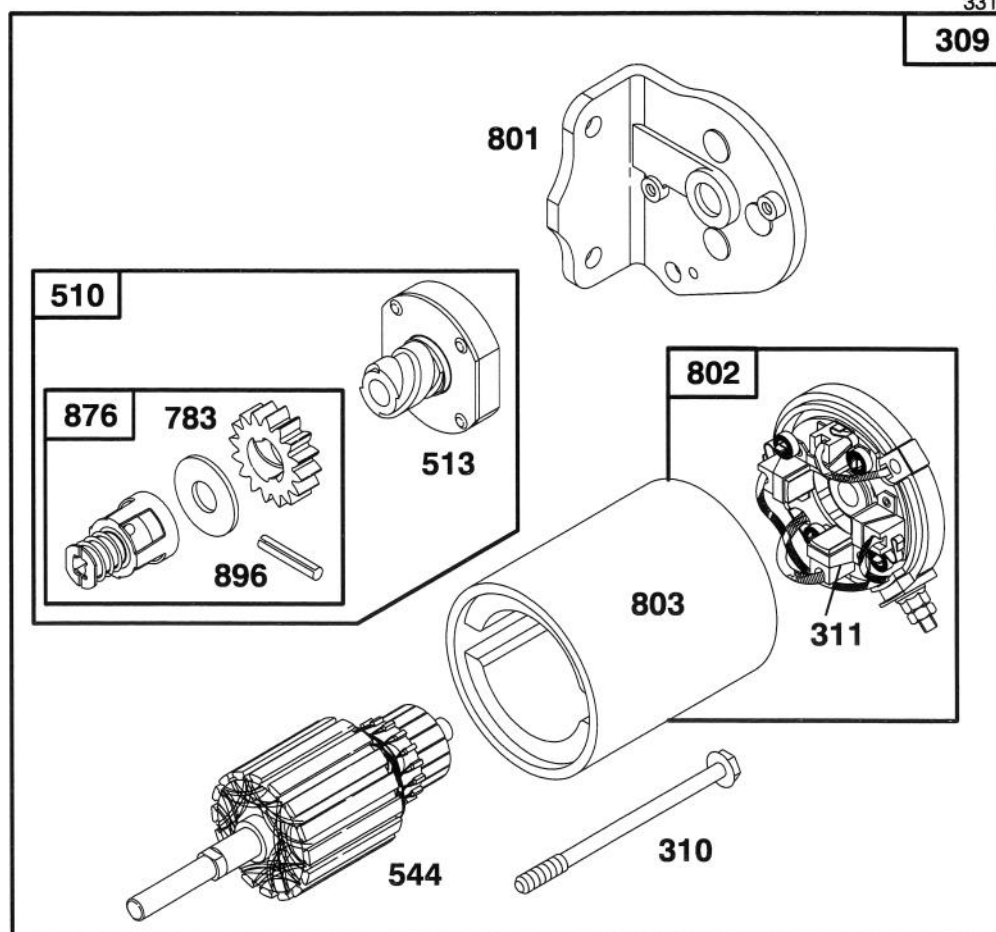

729A

728

Assemblies include all parts shown in frames.

ENGINE BRIGGS & STRATTON MODEL 283707-0156-01

Ref. No.	Part No.	Description	No. Used
309	394805	Motor and Drive Assy.	1
310	94003	Bolt Hex. Hd.	1
311	395538	Brush Assy.	1
510	490421	Starter Drive Assy.	1
513	398003	Clutch Assy.	1
544	390837	Armature Assy.	1
728	94627	Screw-Hex. Hd.	1

Ref. No.	Part No.	Description	No. Used
729A	224723	Retainer-Wire	1
783	280104	Gear	1
801	394856	Drive End Cap Assy.	1
802	395537	End Cap Assy. Commutator	1
803	398159	Housing Assy.	1
876	490467	Retainer And Pin	1
896	94288	Pin-Roll	1