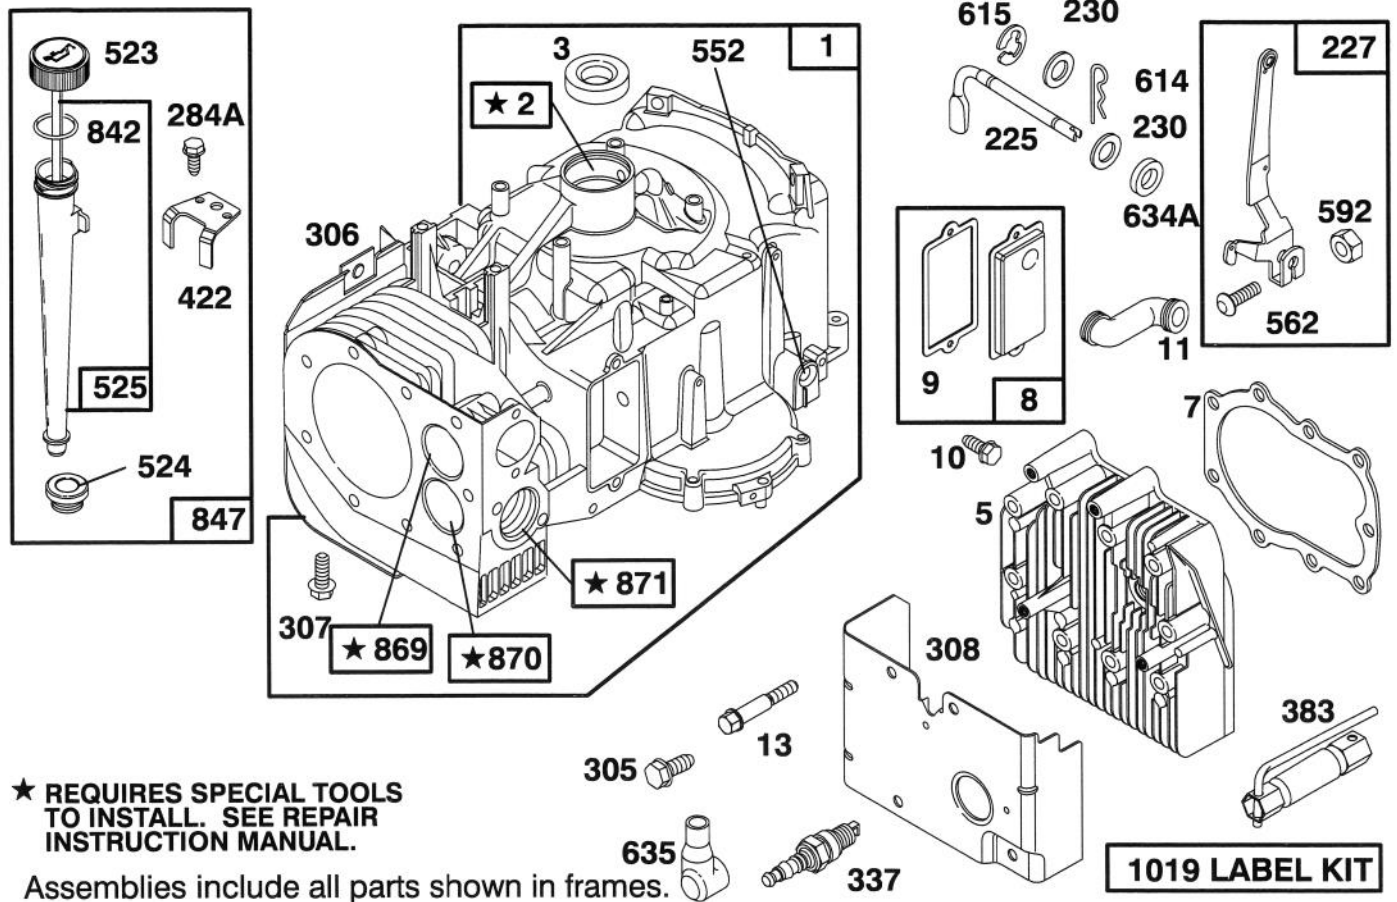

ENGINE BRIGGS & STRATTON MODEL 282707-0119-01

Ref. No.	Part No.	Description	No. Used
1	496414	Cylinder Assembly	1
2	399265	Bearing—Cylinder	1
★3	391086	Seal—Oil	1
5	494240	Head—Cylinder	1
★7	271866	Gasket—Cylinder Head	1
8	495735	Breather Assembly	1
★9	27803	Gasket—Valve Cover	1
10	94621	Screw—Sem	1
11	280100	Tube—Breather	1
13	94622	Screw—Cylinder Head	1
225	231058	Crank—Governor	1
227	493935	Lever Assy.—Governor	1
230	94742	Washer—Gov. Crank	1
284A	94602	Screw—Hex. Head	1
305	94786	Screw—Hex. Washer Hd.	1
306	224545	Shield—Cylinder	1
307	94623	Screw—Cyl. Shield Mtg.	1
308	491490	Cover—Cylinder Head	1
337	802592	Plug—Spark	1
383	89838	Wrench—Spark Plug	1

Ref. No.	Part No.	Description	No. Used
422	224390	Clamp—Oil Fill	1
523	495230	Cap—Oil Filler	1
★524	68838	Seal—Filler Tube	1
525	495768	Tube—Oil Filler	1
552	231597	Bushing—Gov. Crank	1
562	92613	Bolt—Governor Lever	1
592	231082	Nut—Hex.	1
614	93306	Cotter—Hair Pin	1
615	93307	Retainer—E-Rin	1
★634A	491323	Seal—Governor	1
635	66538	Elbow—Spark Plug	1
★842	270920	Seal—Oil Filler Cap	1
847	490474	Fill Group—Oil	1
869	261463	Seat—Intake Valve (Std.)	1
870	213316	Seat—Exhaust Valve (Std.)	1
871	261961	Guide—Exhaust Valve	1
		Note: 231218 Guide – Intake Valve	1
1019	491252	Label Kit	1

★ Included in Gasket Set—Part No. 494241.