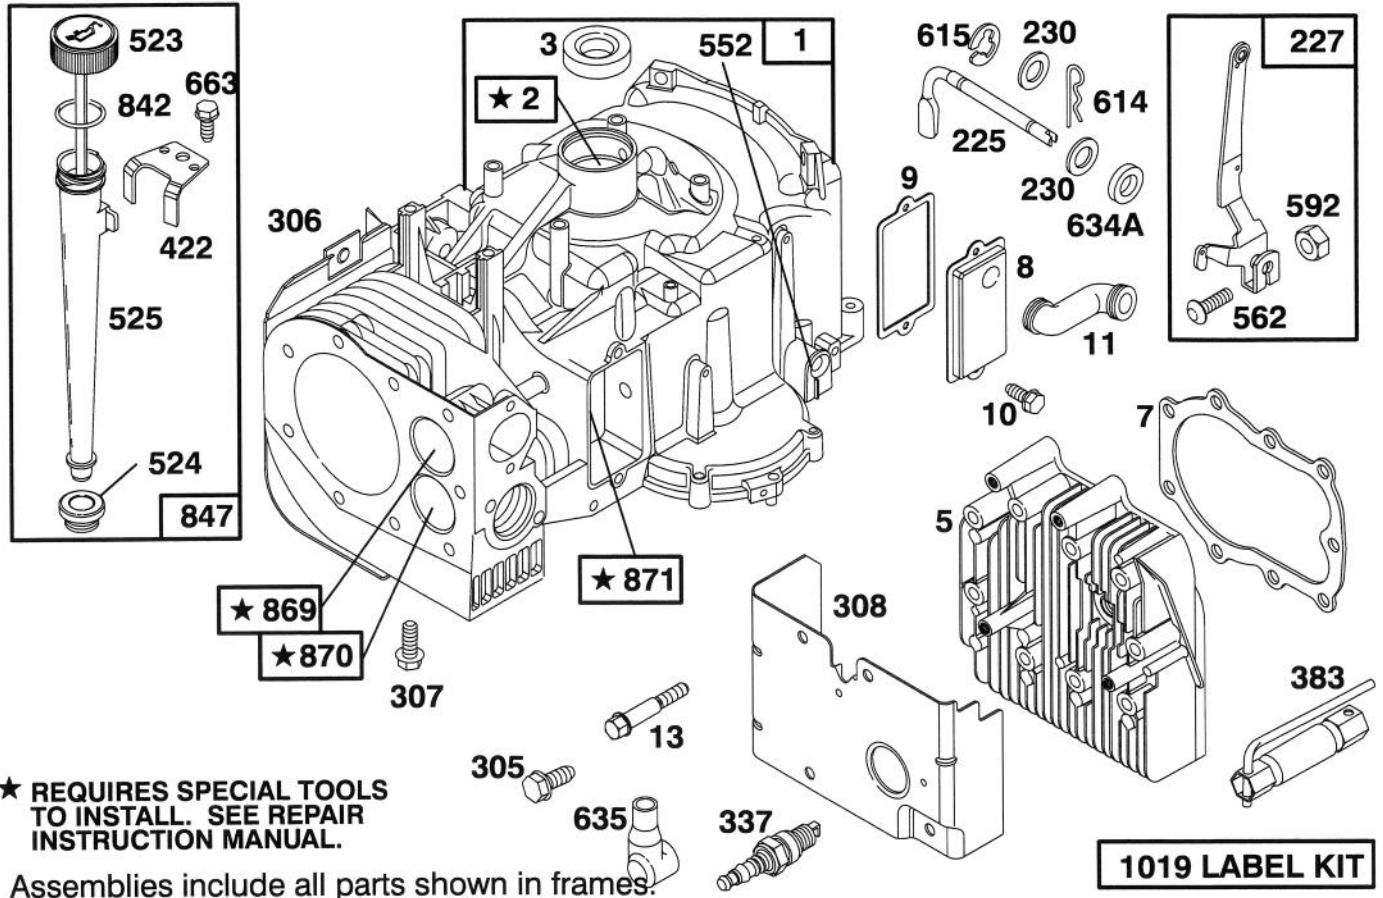

ENGINE BRIGGS & STRATTON MODEL 283707-0156-01

Ref. No.	Part No.	Description	No. Used
1	490450	Cylinder Assembly	1
2	399265	Bearing - Cylinder	1
★3	391086	Seal - Oil	1
5	494240	Head - Cylinder	1
★7	271866	Gasket - Cylinder Head	1
8	391406	Breather Assembly	1
★9	27803	Gasket - Valve Cover	1
10	94621	Screw - Sem	1
11	280100	Tube - Breather	1
13	94622	Screw - Cylinder Head	1
225	231058	Crank - Governor	1
227	493935	Lever Assy. - Governor	1
230	94742	Washer - Gov. Crank	1
305	94619	Screw - hex. Washer Hd.	1
306	224545	Shield - Cylinder	1
307	94623	Screw - Cyl. Shield Mtg.	1
308	491490	Cover - Cylinder Head	1
337	802592	Plug - Spark	1
383	89838	Wrench - Spark Plug	1
422	223721	Clamp - Oil Filler Tube	1

Ref. No.	Part No.	Description	No. Used
523	495230	Cap and Dipstick - Oil Filler	1
★524	68838	Seal - Filler Tube	1
525	280741	Tube - Oil Filler	1
552	231597	Bushing - Gov. Crank	1
562	92613	Bolt - Governor Lever	1
592	231082	Nut - Hex.	1
614	93306	Cotter - Hair Pin	1
615	93307	Retainer - E-Ring	1
★634A	491323	Seal - Governor	1
635	66538	Elbow - Spark Plug	1
663	94620	Screw - Hex Head	1
★842	270920	Seal - Oil Filler Cap	1
847	490474	Fill Group - Oil	1
869	261463	Seat - Intake Valve (Std.)	1
870	213316	Seat - Exhaust Valve (Std.)	1
871	261961	Guide - Exhaust Valve	1
		Note: 231218 Guide - Intake Valve	1
1019	491255	Label Kit	1

★ Included in Gasket Set - Part No. 494241.